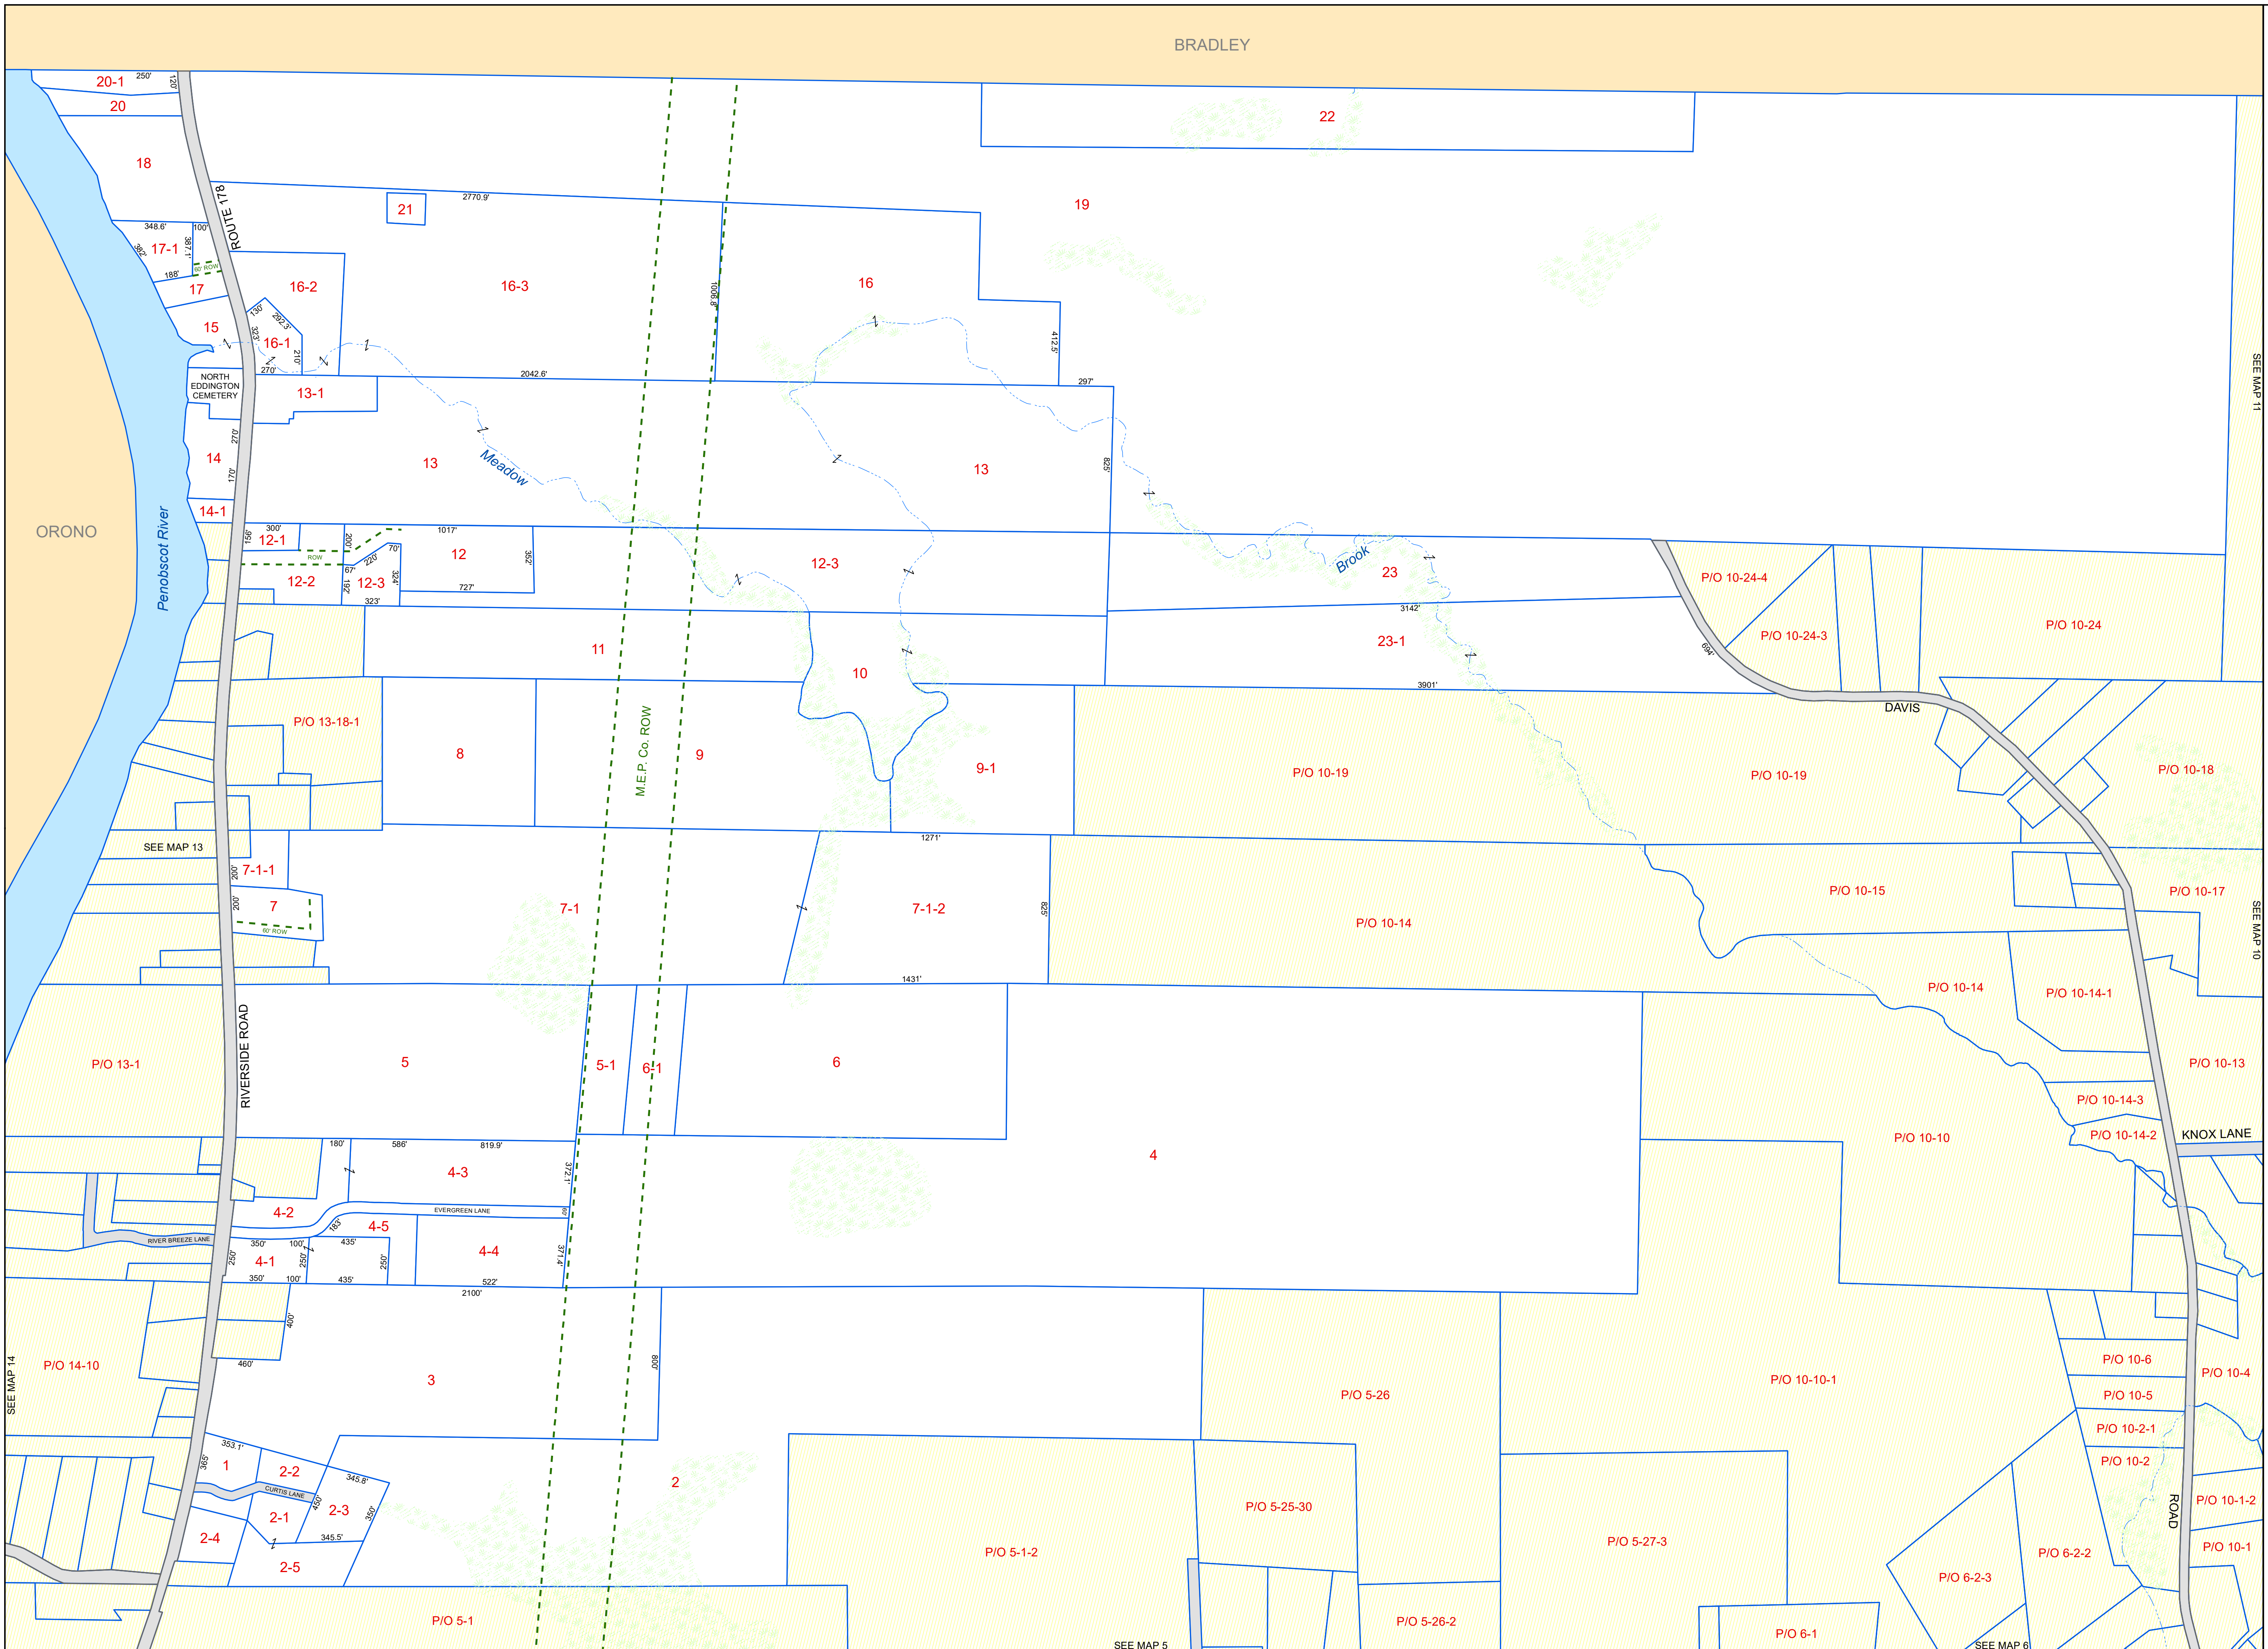

EDDINGTON
Penobscot County, ME

LEGEND

- PROPERTY LINE
- PUBLIC RIGHT-OF-WAY
- PRIVATE RIGHT-OF-WAY
- HISTORIC/SUBDIVISION LINE
- EASEMENT or ROW
- PARCEL HOOK
- 2-1 PARCEL ID NUMBER
- 2-1 LEASED LOT NUMBER
- 150' SURVEY DIMENSION (FEET)
- 1 SURVEY LOT NUMBER
- HYDROLOGY
- WETLANDS

The information on this map is for assessment purposes only, is not a legal survey, and is not intended to be used for conveyance.

Original map created by J. W. Sewall Company
Map updated by LatLong Logic, LLC with
Global Information Systems, LLC
(April 2021)

Print Date: 12/29/2021

Eddington Assessor's Office
906 Main Road
Eddington, Maine 04428
(207) 843-5233

Tax Map
9

SEE MAP 14

SEE MAP 13

SEE MAP 11

SEE MAP 10

SEE MAP 5

SEE MAP 6