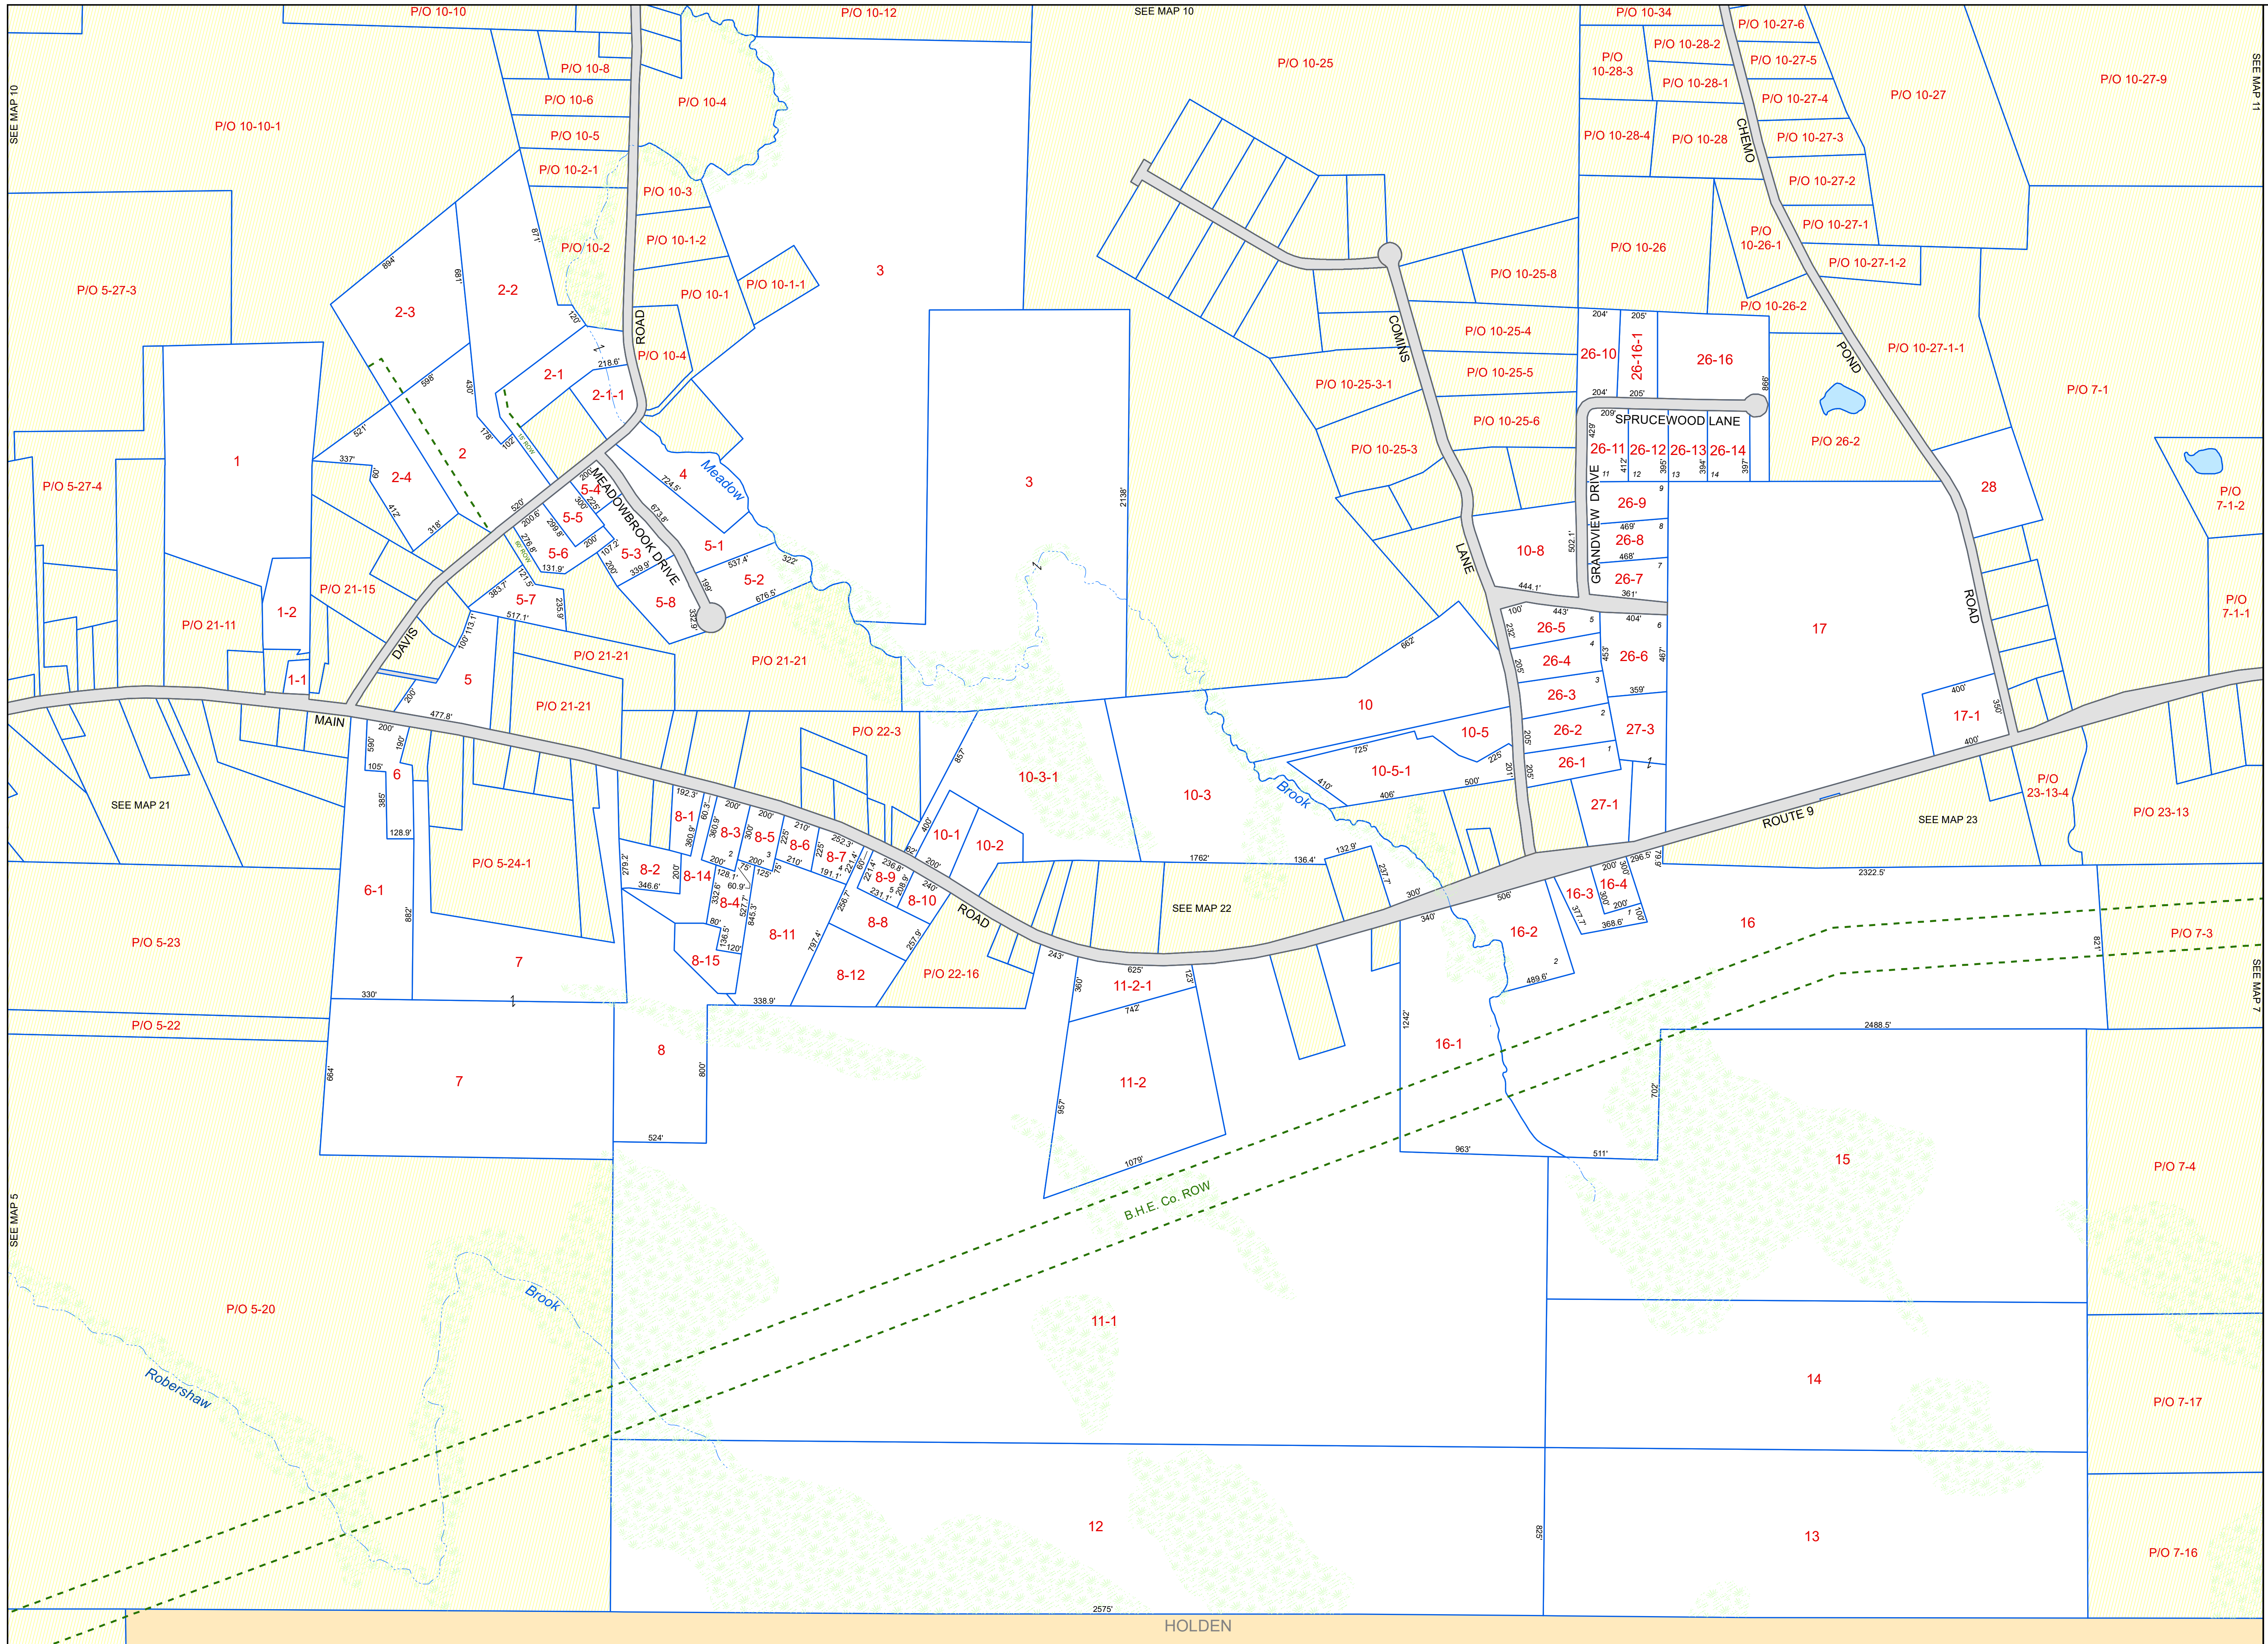

## LEGEND

- PROPERTY LINE
- PUBLIC RIGHT-OF-WAY
- PRIVATE RIGHT-OF-WAY
- HISTORIC/SUBDIVISION LINE
- EASEMENT or ROW
- PARCEL HOOK
- 2-1 PARCEL ID NUMBER
- 2-1 LEASED LOT NUMBER
- 150' SURVEY DIMENSION (FEET)
- 7 SURVEY LOT NUMBER
- HYDROLOGY
- WETLANDS

The information on this map is for assessment purposes only, is not a legal survey, and is not intended to be used for conveyance.

Original map created by J. W. Sewall Company  
Map updated by LatLong Logic, LLC with  
Global Information Systems, LLC  
(April 2021)

### Tax Map

6

HOLDEN