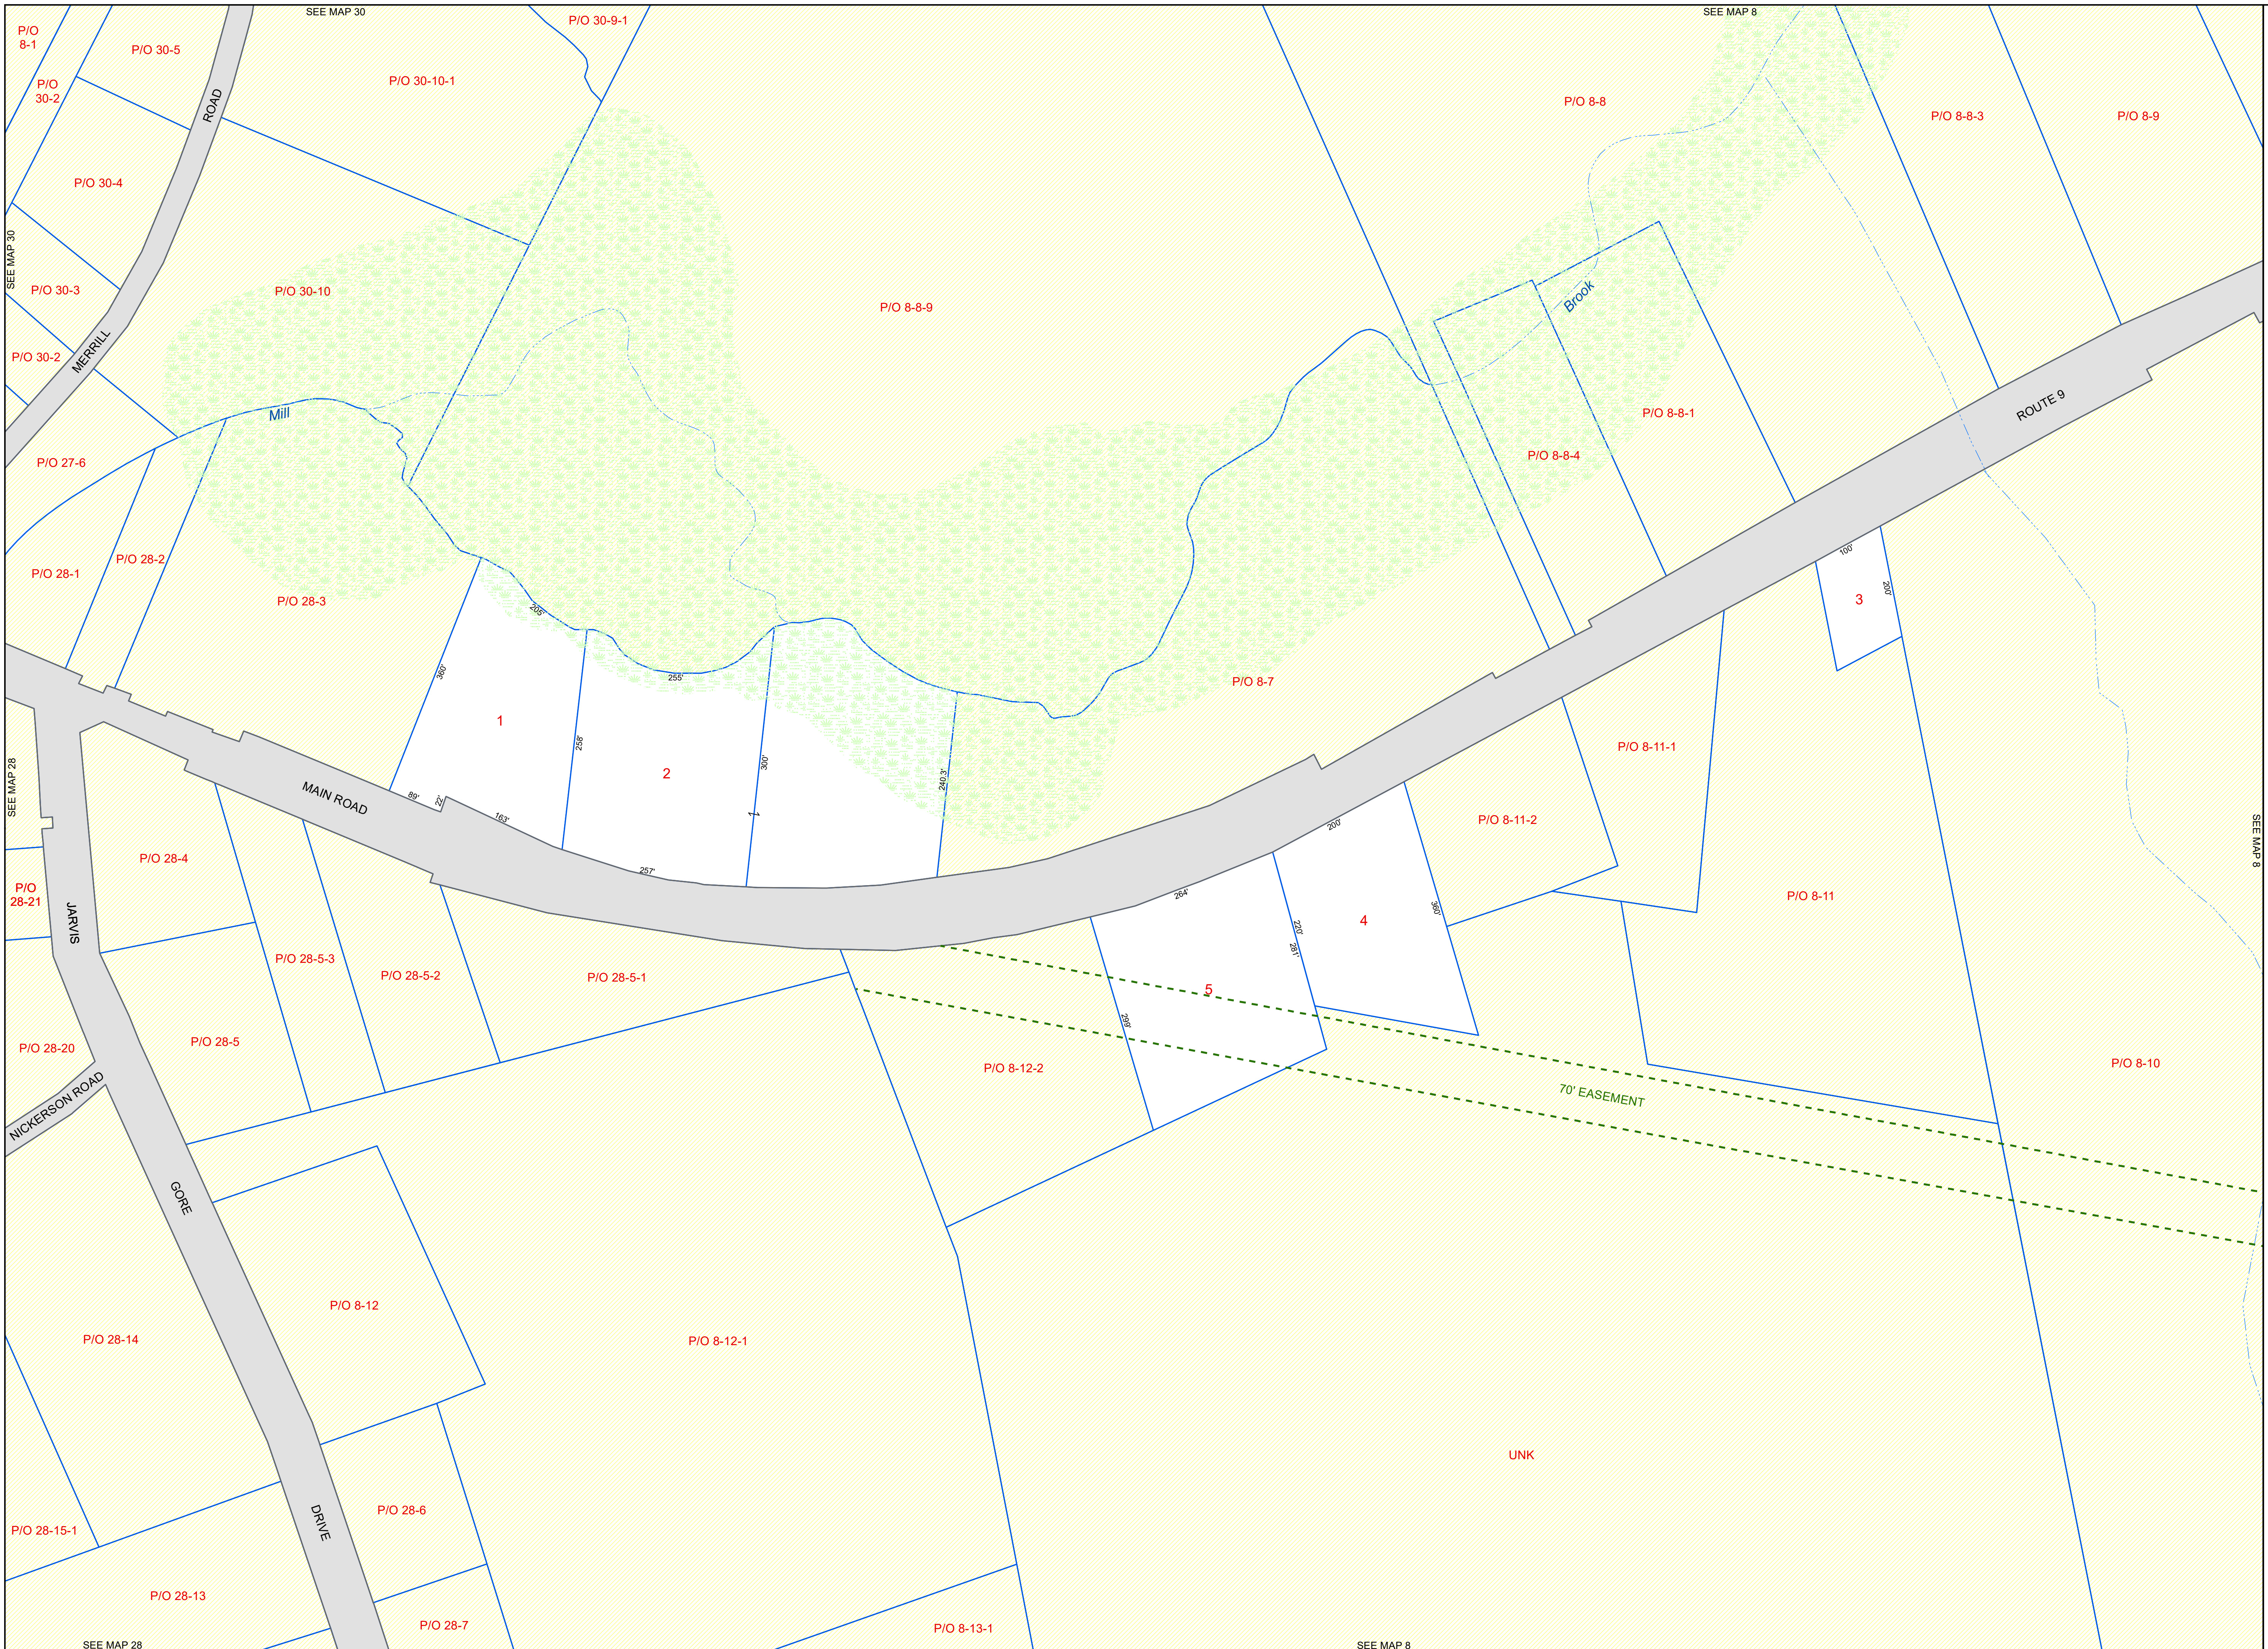

EDDINGTON
Penobscot County, ME

LEGEND

- PROPERTY LINE
- PUBLIC RIGHT-OF-WAY
- PRIVATE RIGHT-OF-WAY
- HISTORIC/SUBDIVISION LINE
- EASEMENT or ROW
- PARCEL HOOK
- PARCEL ID NUMBER
- LEASED LOT NUMBER
- SURVEY DIMENSION (FEET)
- SURVEY LOT NUMBER
- HYDROLOGY
- WETLANDS

The information on this map is for assessment purposes only, is not a legal survey, and is not intended to be used for conveyance.

Original map created by J. W. Sewall Company
Map updated by LatLong Logic, LLC with
Global Information Systems, LLC
(April 2021)

Print Date: 12/29/2021

Eddington Assessor's Office
906 Main Road
Eddington, Maine 04428
(207) 843-5233

Tax Map
29

SEE MAP 30
SEE MAP 28
SEE MAP 28

SEE MAP 8