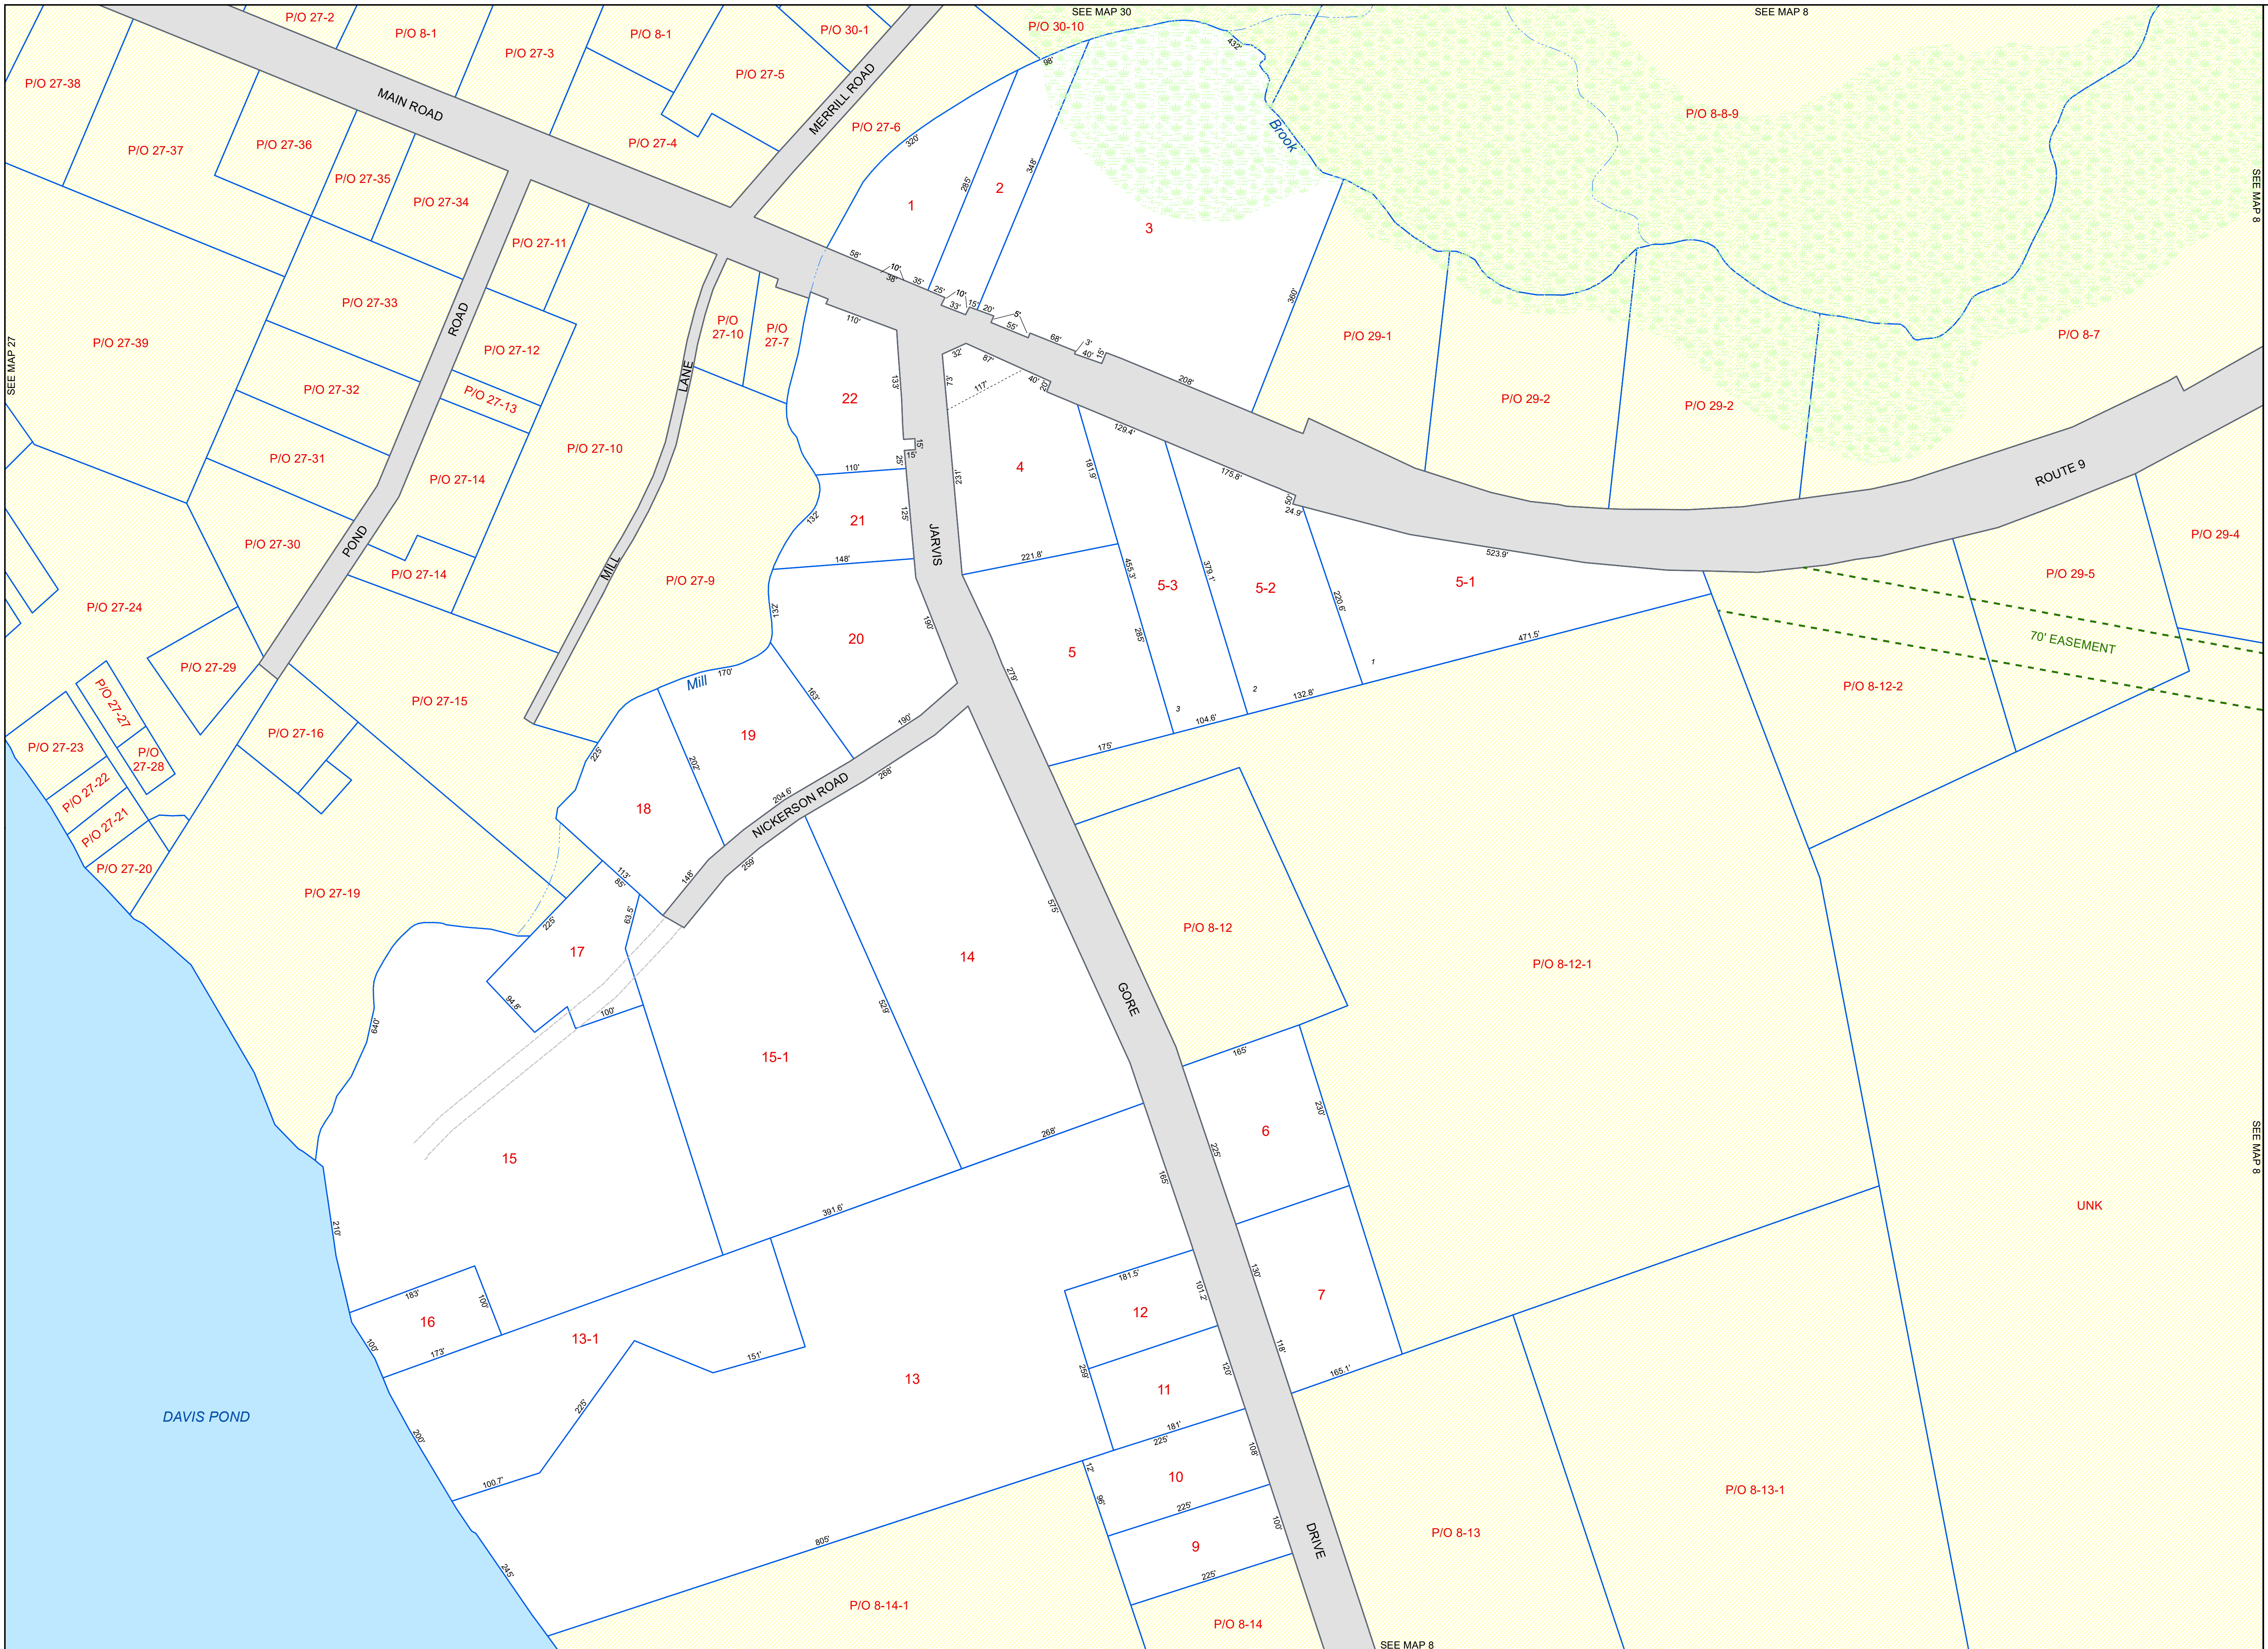

EDDINGTON
Penobscot County, ME

LEGEND

- PROPERTY LINE
- PUBLIC RIGHT-OF-WAY
- PRIVATE RIGHT-OF-WAY
- HISTORIC/SUBDIVISION LINE
- EASEMENT or ROW
- PARCEL HOOK
- 2-1 PARCEL ID NUMBER
- 2-1 LEASED LOT NUMBER
- 150' SURVEY DIMENSION (FEET)
- 7 SURVEY LOT NUMBER
- HYDROLOGY
- WETLANDS

The information on this map is for assessment purposes only, is not a legal survey, and is not intended to be used for conveyance.

Original map created by J. W. Sewall Company
Map updated by LatLong Logic, LLC with
Global Information Systems, LLC
(April 2021)

Print Date: 12/29/2021

Eddington Assessor's Office
906 Main Road
Eddington, Maine 04428
(207) 843-5233

Tax Map
28

SEE MAP 27

SEE MAP 30

SEE MAP 8

SEE MAP 8

SEE MAP 8

SEE MAP 8