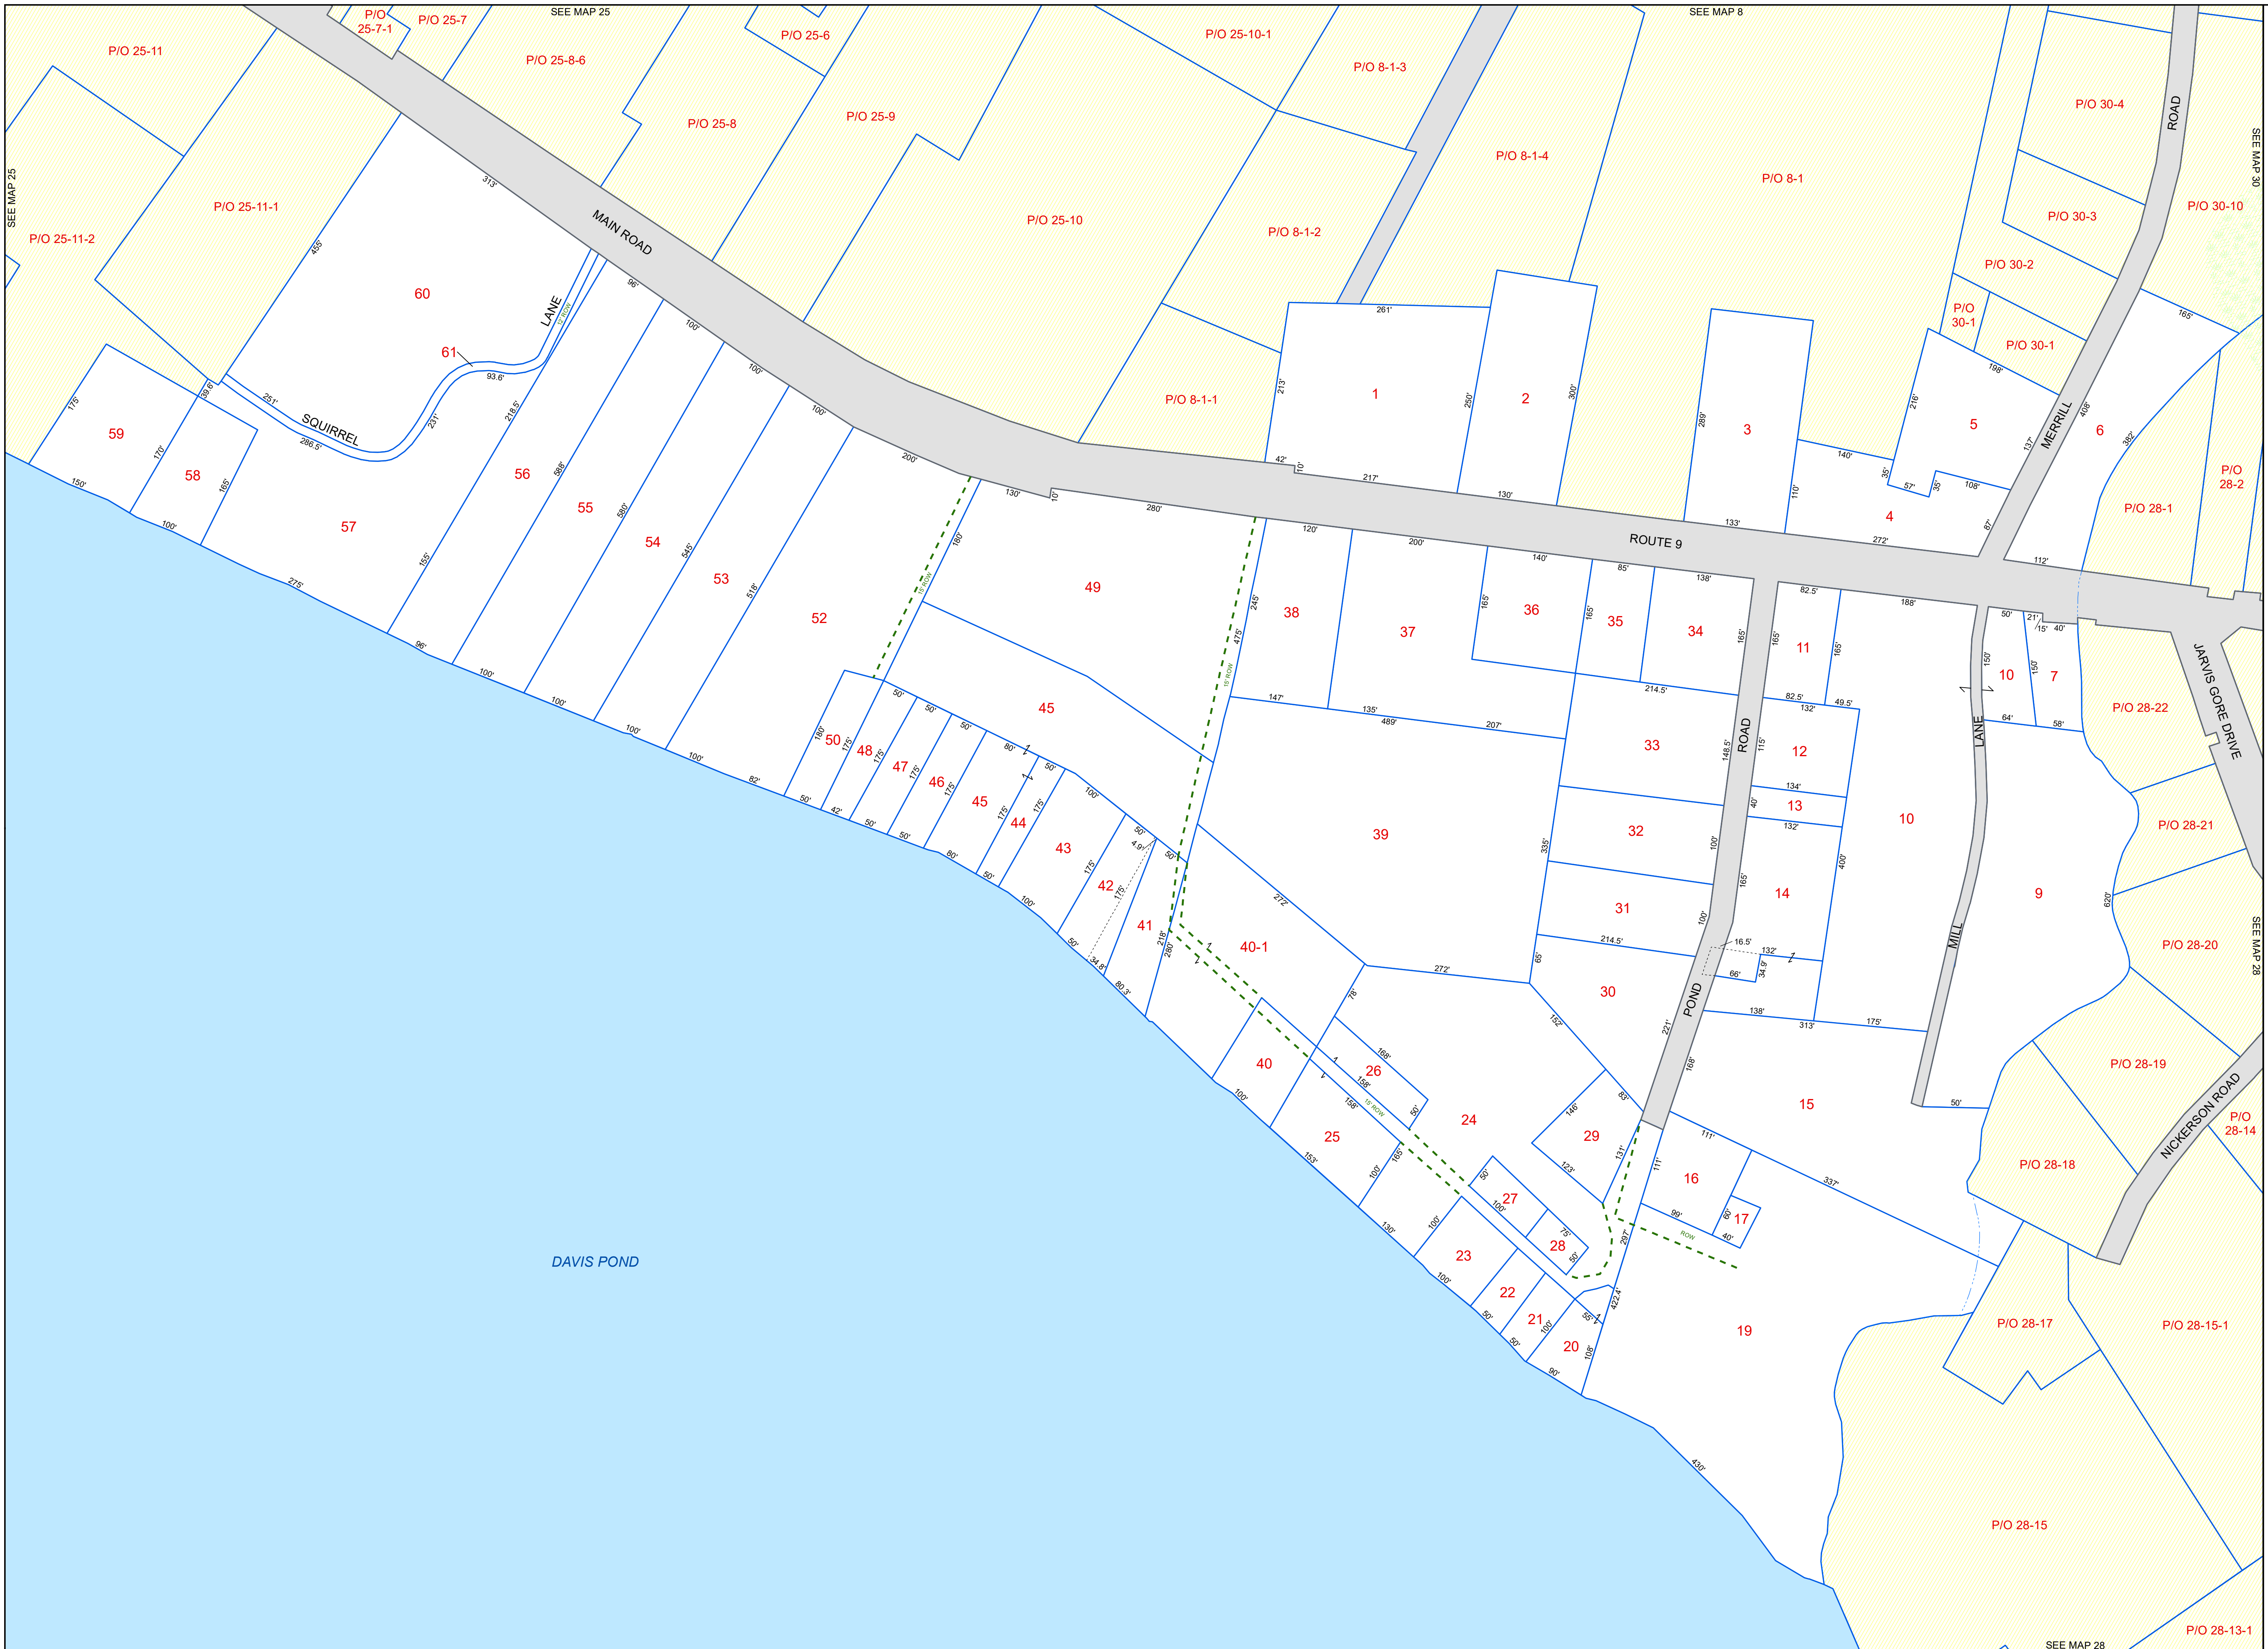

EDDINGTON
Penobscot County, ME

LEGEND

- PROPERTY LINE
- PUBLIC RIGHT-OF-WAY
- PRIVATE RIGHT-OF-WAY
- HISTORIC/SUBDIVISION LINE
- EASEMENT or ROW
- PARCEL HOOK
- 2-1 PARCEL ID NUMBER
- 2-1 LEASED LOT NUMBER
- 150' SURVEY DIMENSION (FEET)
- 1 SURVEY LOT NUMBER
- HYDROLOGY
- WETLANDS

The information on this map is for assessment purposes only, is not a legal survey, and is not intended to be used for conveyance.

Original map created by J. W. Sewall Company
Map updated by LatLong Logic, LLC with
Global Information Systems, LLC
(April 2021)

Print Date: 12/29/2021

Eddington Assessor's Office
906 Main Road
Eddington, Maine 04428
(207) 843-5233

Tax Map
27

SEE MAP 25

SEE MAP 25

SEE MAP 8

SEE MAP 30

SEE MAP 28

SEE MAP 28