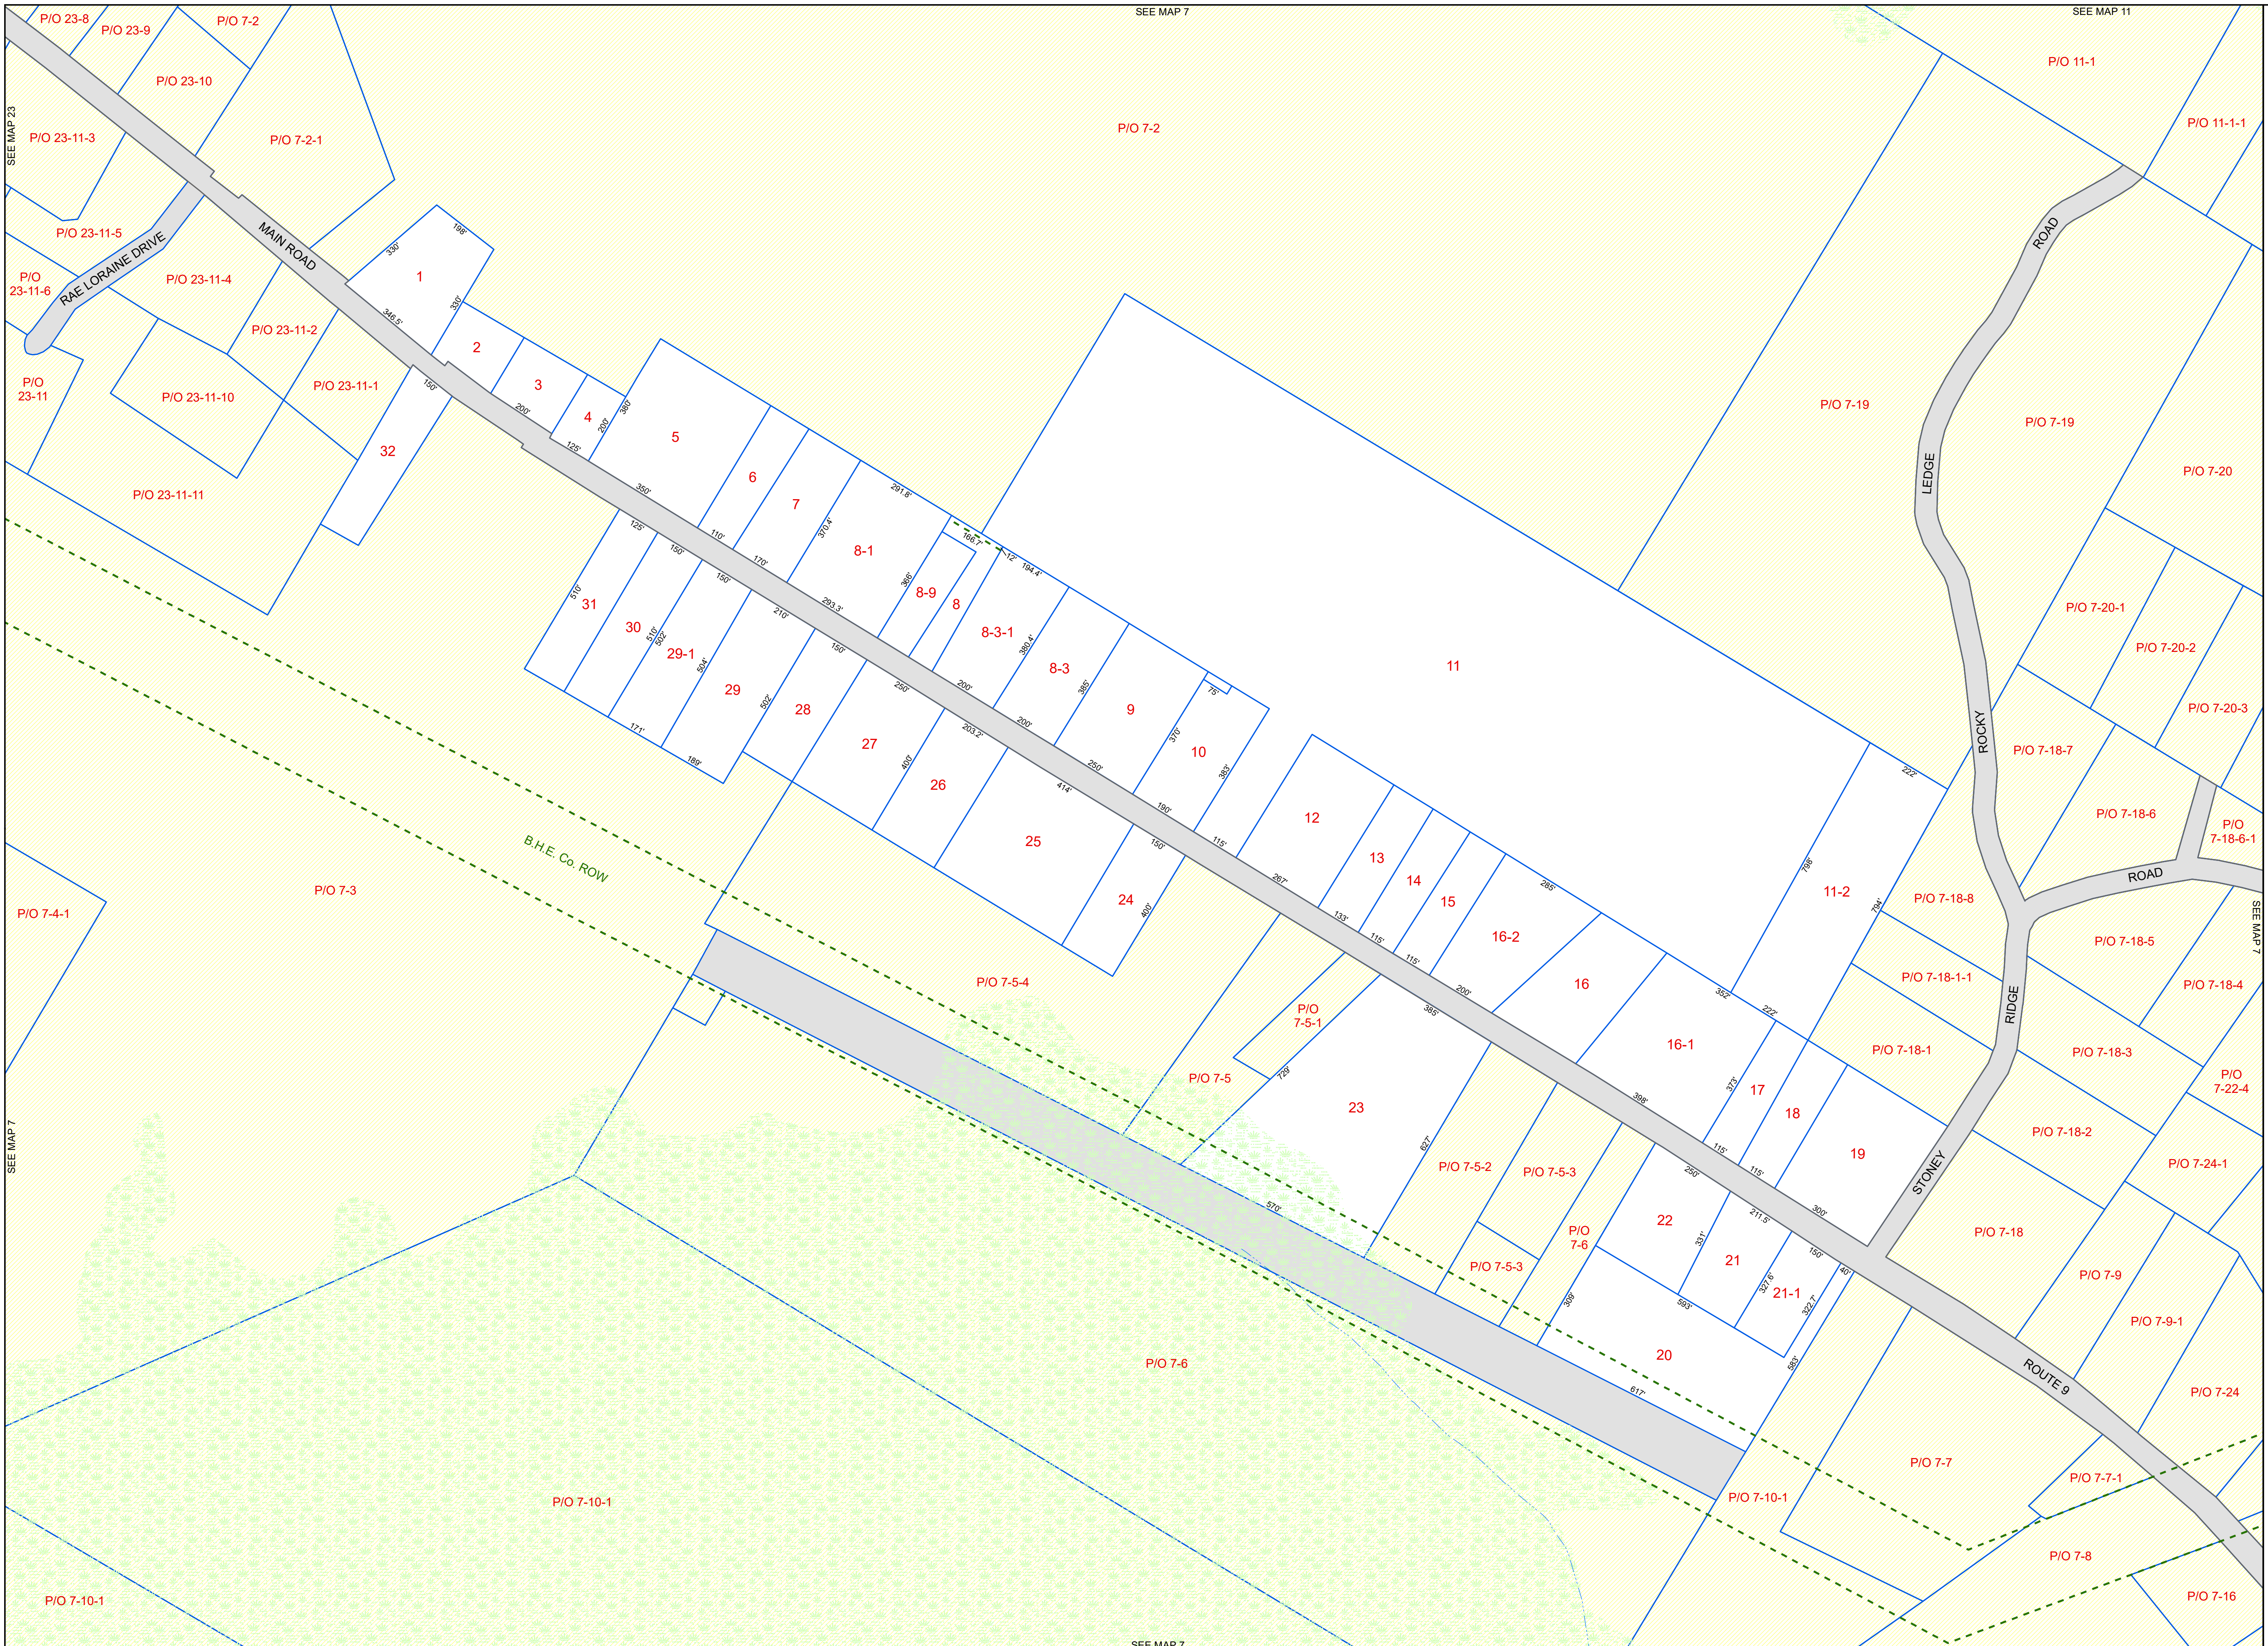

EDDINGTON
Penobscot County, ME

LEGEND

- PROPERTY LINE
- PUBLIC RIGHT-OF-WAY
- PRIVATE RIGHT-OF-WAY
- HISTORIC/SUBDIVISION LINE
- EASEMENT or ROW
- PARCEL HOOK
- PARCEL ID NUMBER
- LEASED LOT NUMBER
- SURVEY DIMENSION (FEET)
- SURVEY LOT NUMBER
- HYDROLOGY
- WETLANDS

The information on this map is for assessment purposes only, is not a legal survey, and is not intended to be used for conveyance.

Original map created by J. W. Sewall Company
Map updated by LatLong Logic, LLC with
Global Information Systems, LLC
(April 2021)

Print Date: 12/29/2021

Eddington Assessor's Office
906 Main Road
Eddington, Maine 04428
(207) 843-5233

Tax Map
24

SEE MAP 23
SEE MAP 7
SEE MAP 7

SEE MAP 7
SEE MAP 7
SEE MAP 7

SEE MAP 11
SEE MAP 7
SEE MAP 7