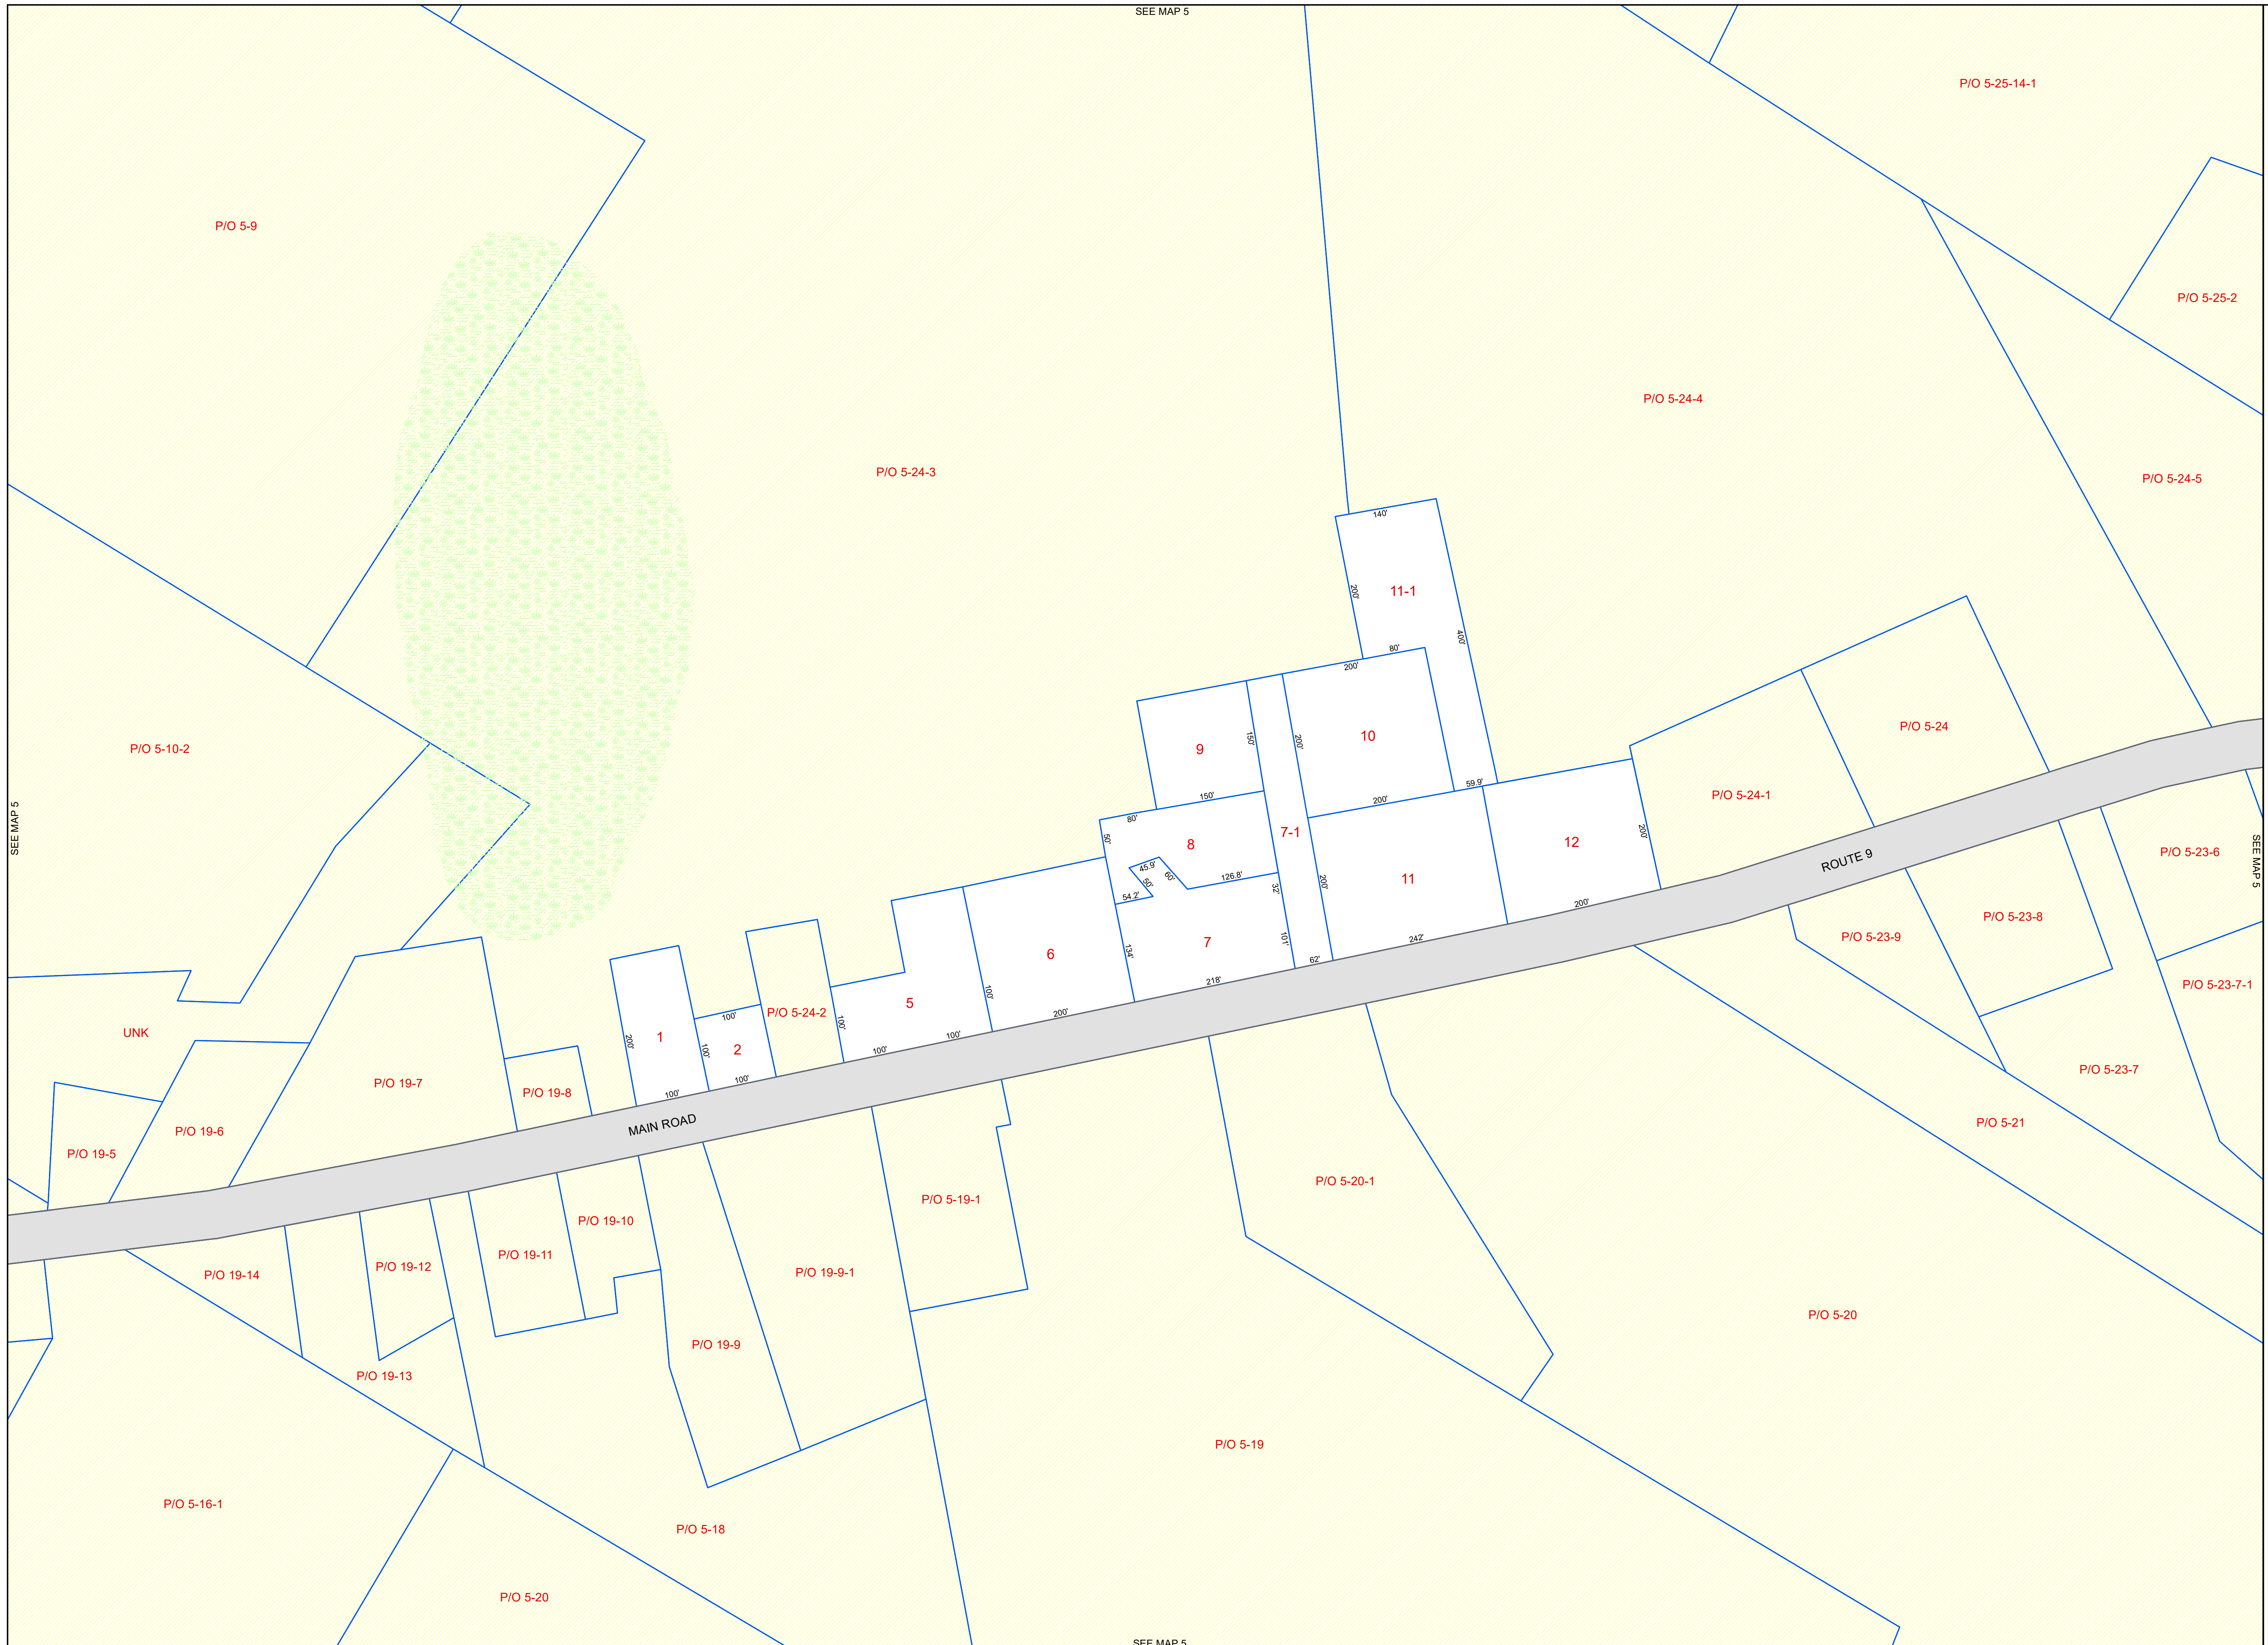

EDDINGTON
Penobscot County, ME

LEGEND

- PROPERTY LINE
- PUBLIC RIGHT-OF-WAY
- PRIVATE RIGHT-OF-WAY
- HISTORIC/SUBDIVISION LINE
- EASEMENT or ROW
- PARCEL HOOK
- 2-1 PARCEL ID NUMBER
- 2-1 LEASED LOT NUMBER
- 150' SURVEY DIMENSION (FEET)
- 7' SURVEY LOT NUMBER
- HYDROLOGY
- WETLANDS

The information on this map is for assessment purposes only, is not a legal survey, and is not intended to be used for conveyance.

Original map created by J. W. Sewall Company
Map updated by LatLong Logic, LLC with
Global Information Systems, LLC
(April 2021)

Print Date: 12/29/2021

Eddington Assessor's Office
906 Main Road
Eddington, Maine 04428
(207) 843-5233

Tax Map
20

SEE MAP 5

SEE MAP 5

SEE MAP 5

SEE MAP 5