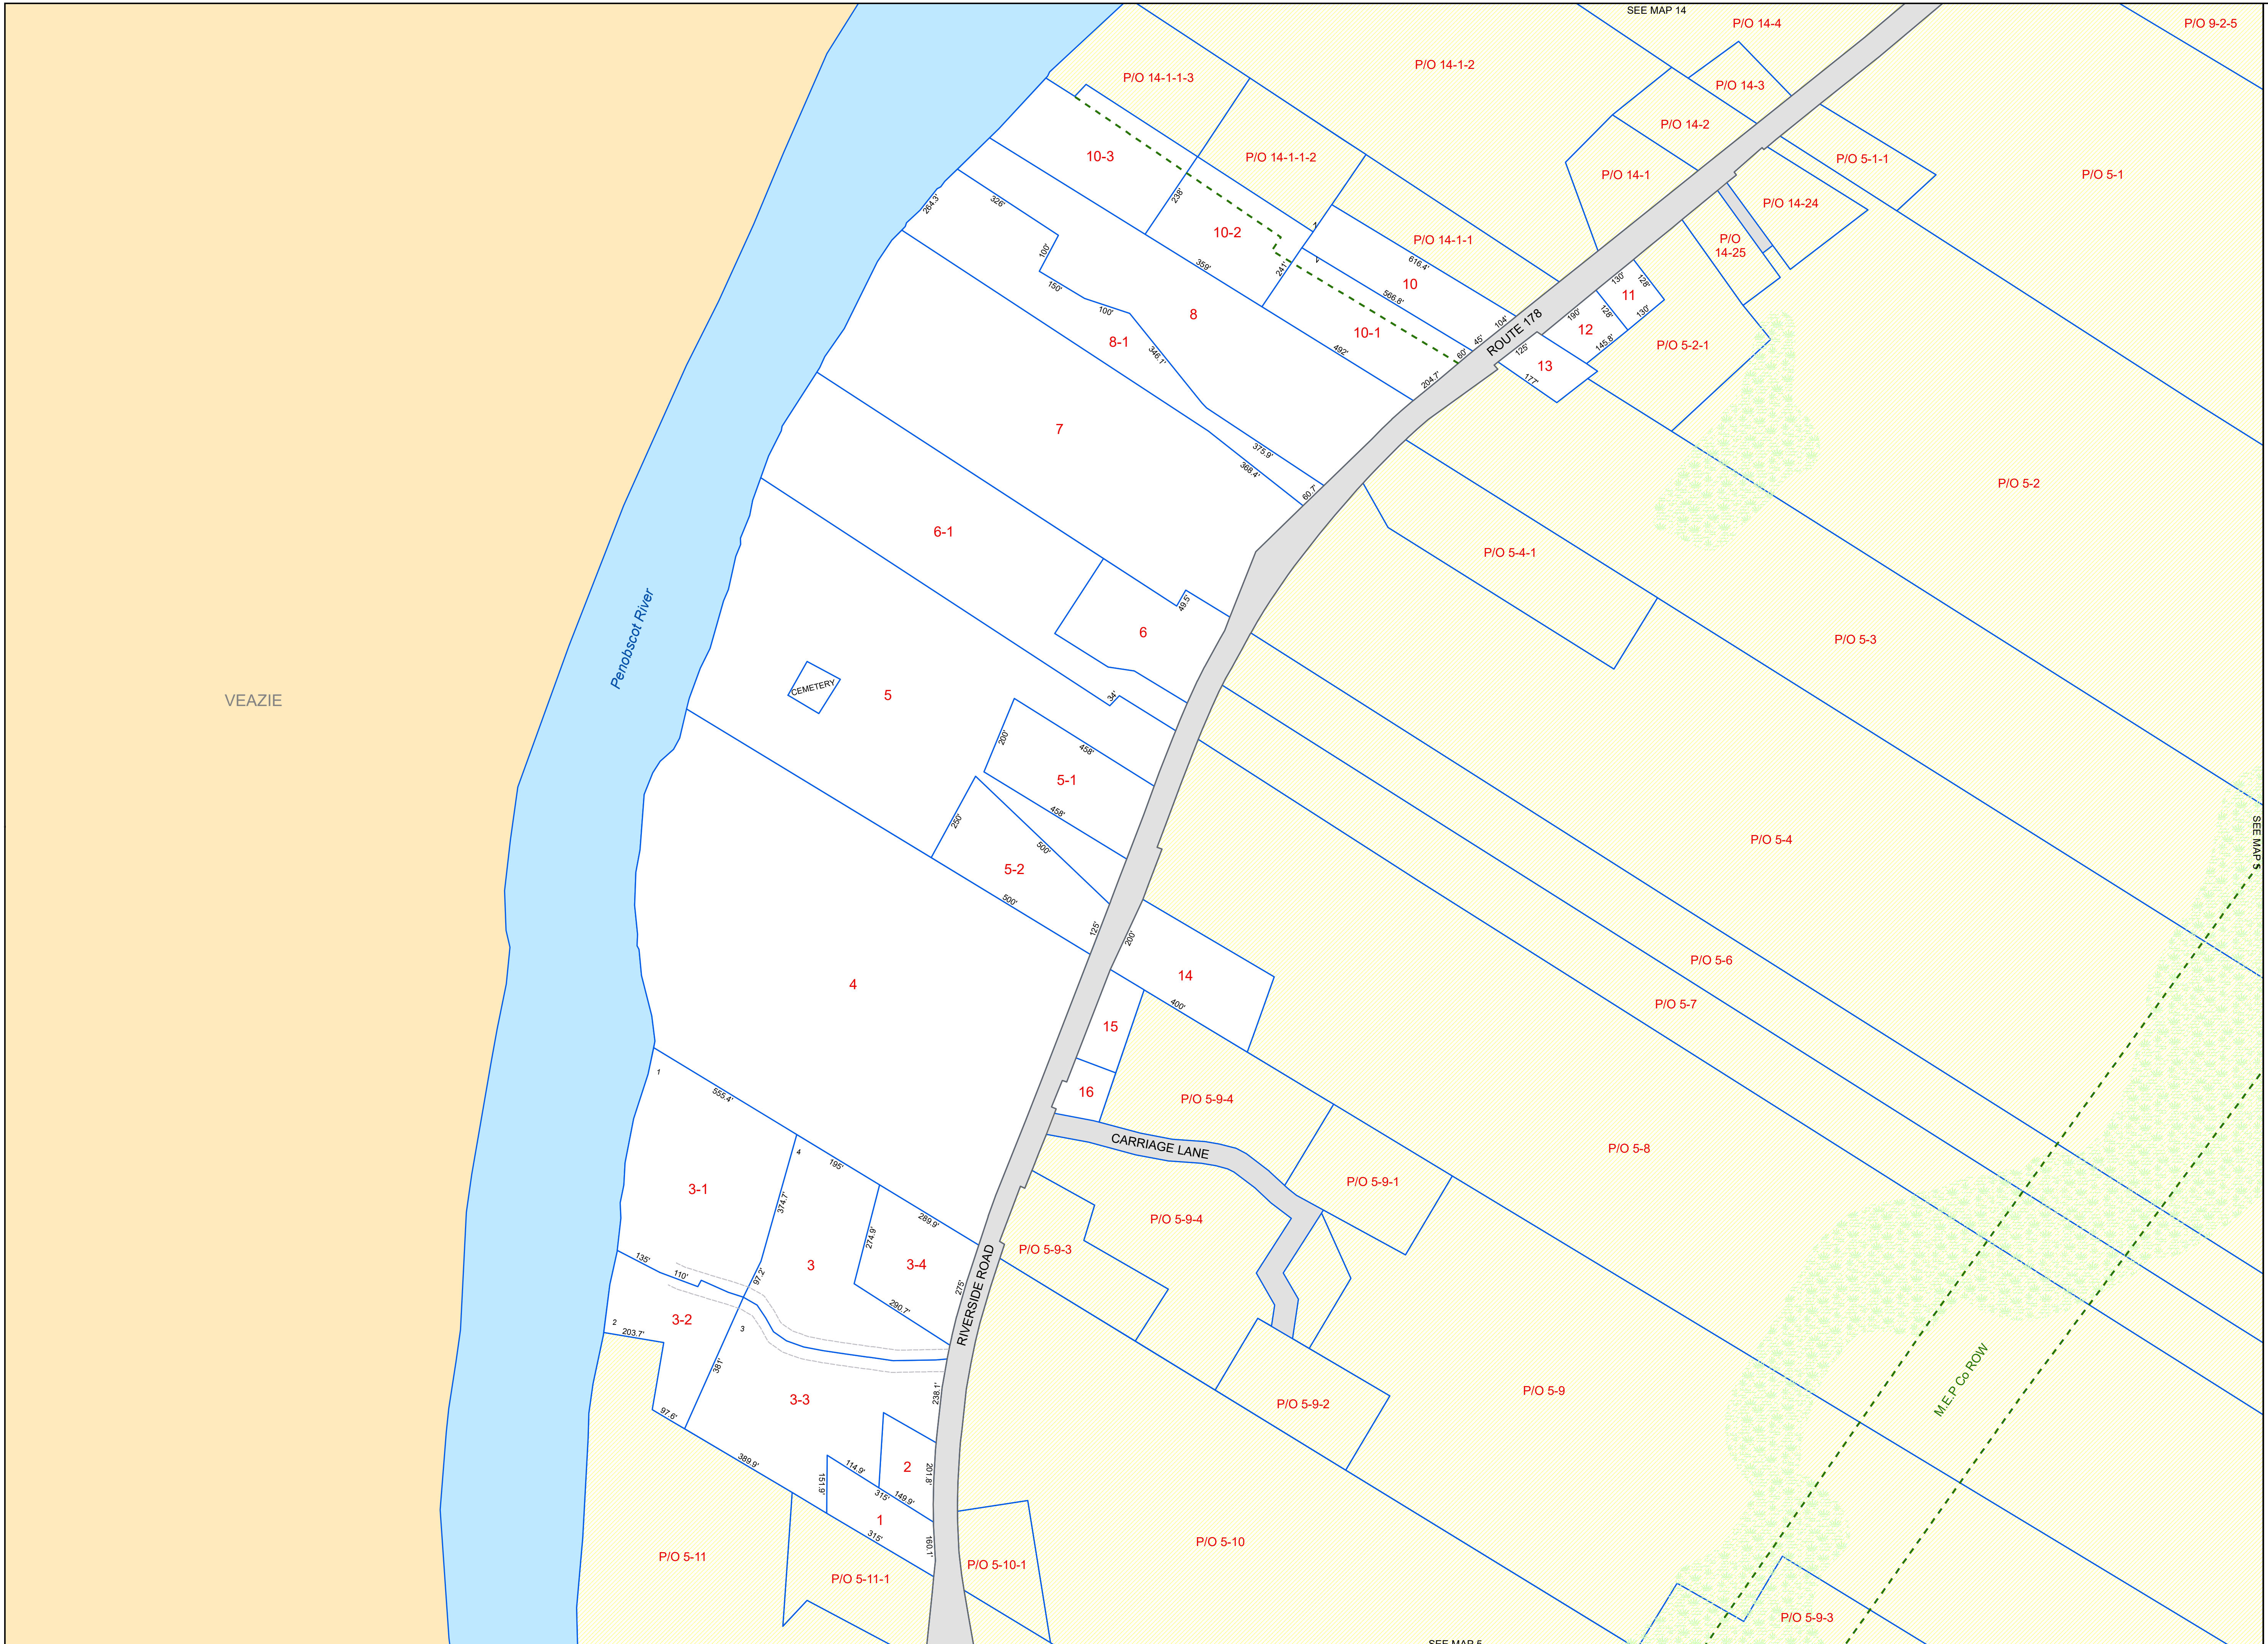

EDDINGTON
Penobscot County, ME

LEGEND

- PROPERTY LINE
- PUBLIC RIGHT-OF-WAY
- PRIVATE RIGHT-OF-WAY
- HISTORIC/SUBDIVISION LINE
- EASEMENT or ROW
- PARCEL HOOK
- PARCEL ID NUMBER
- LEASED LOT NUMBER
- SURVEY DIMENSION (FEET)
- SURVEY LOT NUMBER
- HYDROLOGY
- WETLANDS

The information on this map is for assessment purposes only, is not a legal survey, and is not intended to be used for conveyance.

Original map created by J. W. Sewall Company
Map updated by LatLong Logic, LLC with
Global Information Systems, LLC
(April 2021)

Print Date: 12/29/2021

Eddington Assessor's Office
906 Main Road
Eddington, Maine 04428
(207) 843-5233

Tax Map
15

VEAZIE

SEE MAP 14

P/O 9-2-5

P/O 14-1-2

P/O 14-4

P/O 14-1-1-3

P/O 14-3

10-3

P/O 14-1-1-2

P/O 14-2

P/O 5-1-1

10-2

P/O 14-1-1

P/O 14-24

P/O 5-1

8

10

P/O 14-25

P/O 5-2-1

8-1

10-1

P/O 14-1

P/O 5-2

7

12

P/O 5-1-1

P/O 5-2

6-1

P/O 5-4-1

P/O 5-3

6

P/O 5-2-1

P/O 5-2

CEMETERY

5

P/O 5-3

P/O 5-3

5-1

P/O 5-4

5-2

P/O 5-4

4

P/O 5-6

14

P/O 5-7

15

P/O 5-8

16

P/O 5-7

P/O 5-9-4

P/O 5-8

3-1

P/O 5-8

3-2

P/O 5-8

3-3

P/O 5-8

2

P/O 5-8

1

P/O 5-8

P/O 5-11

P/O 5-11-1

P/O 5-10-1

P/O 5-10

P/O 5-9-3

SEE MAP 5

SEE MAP 5