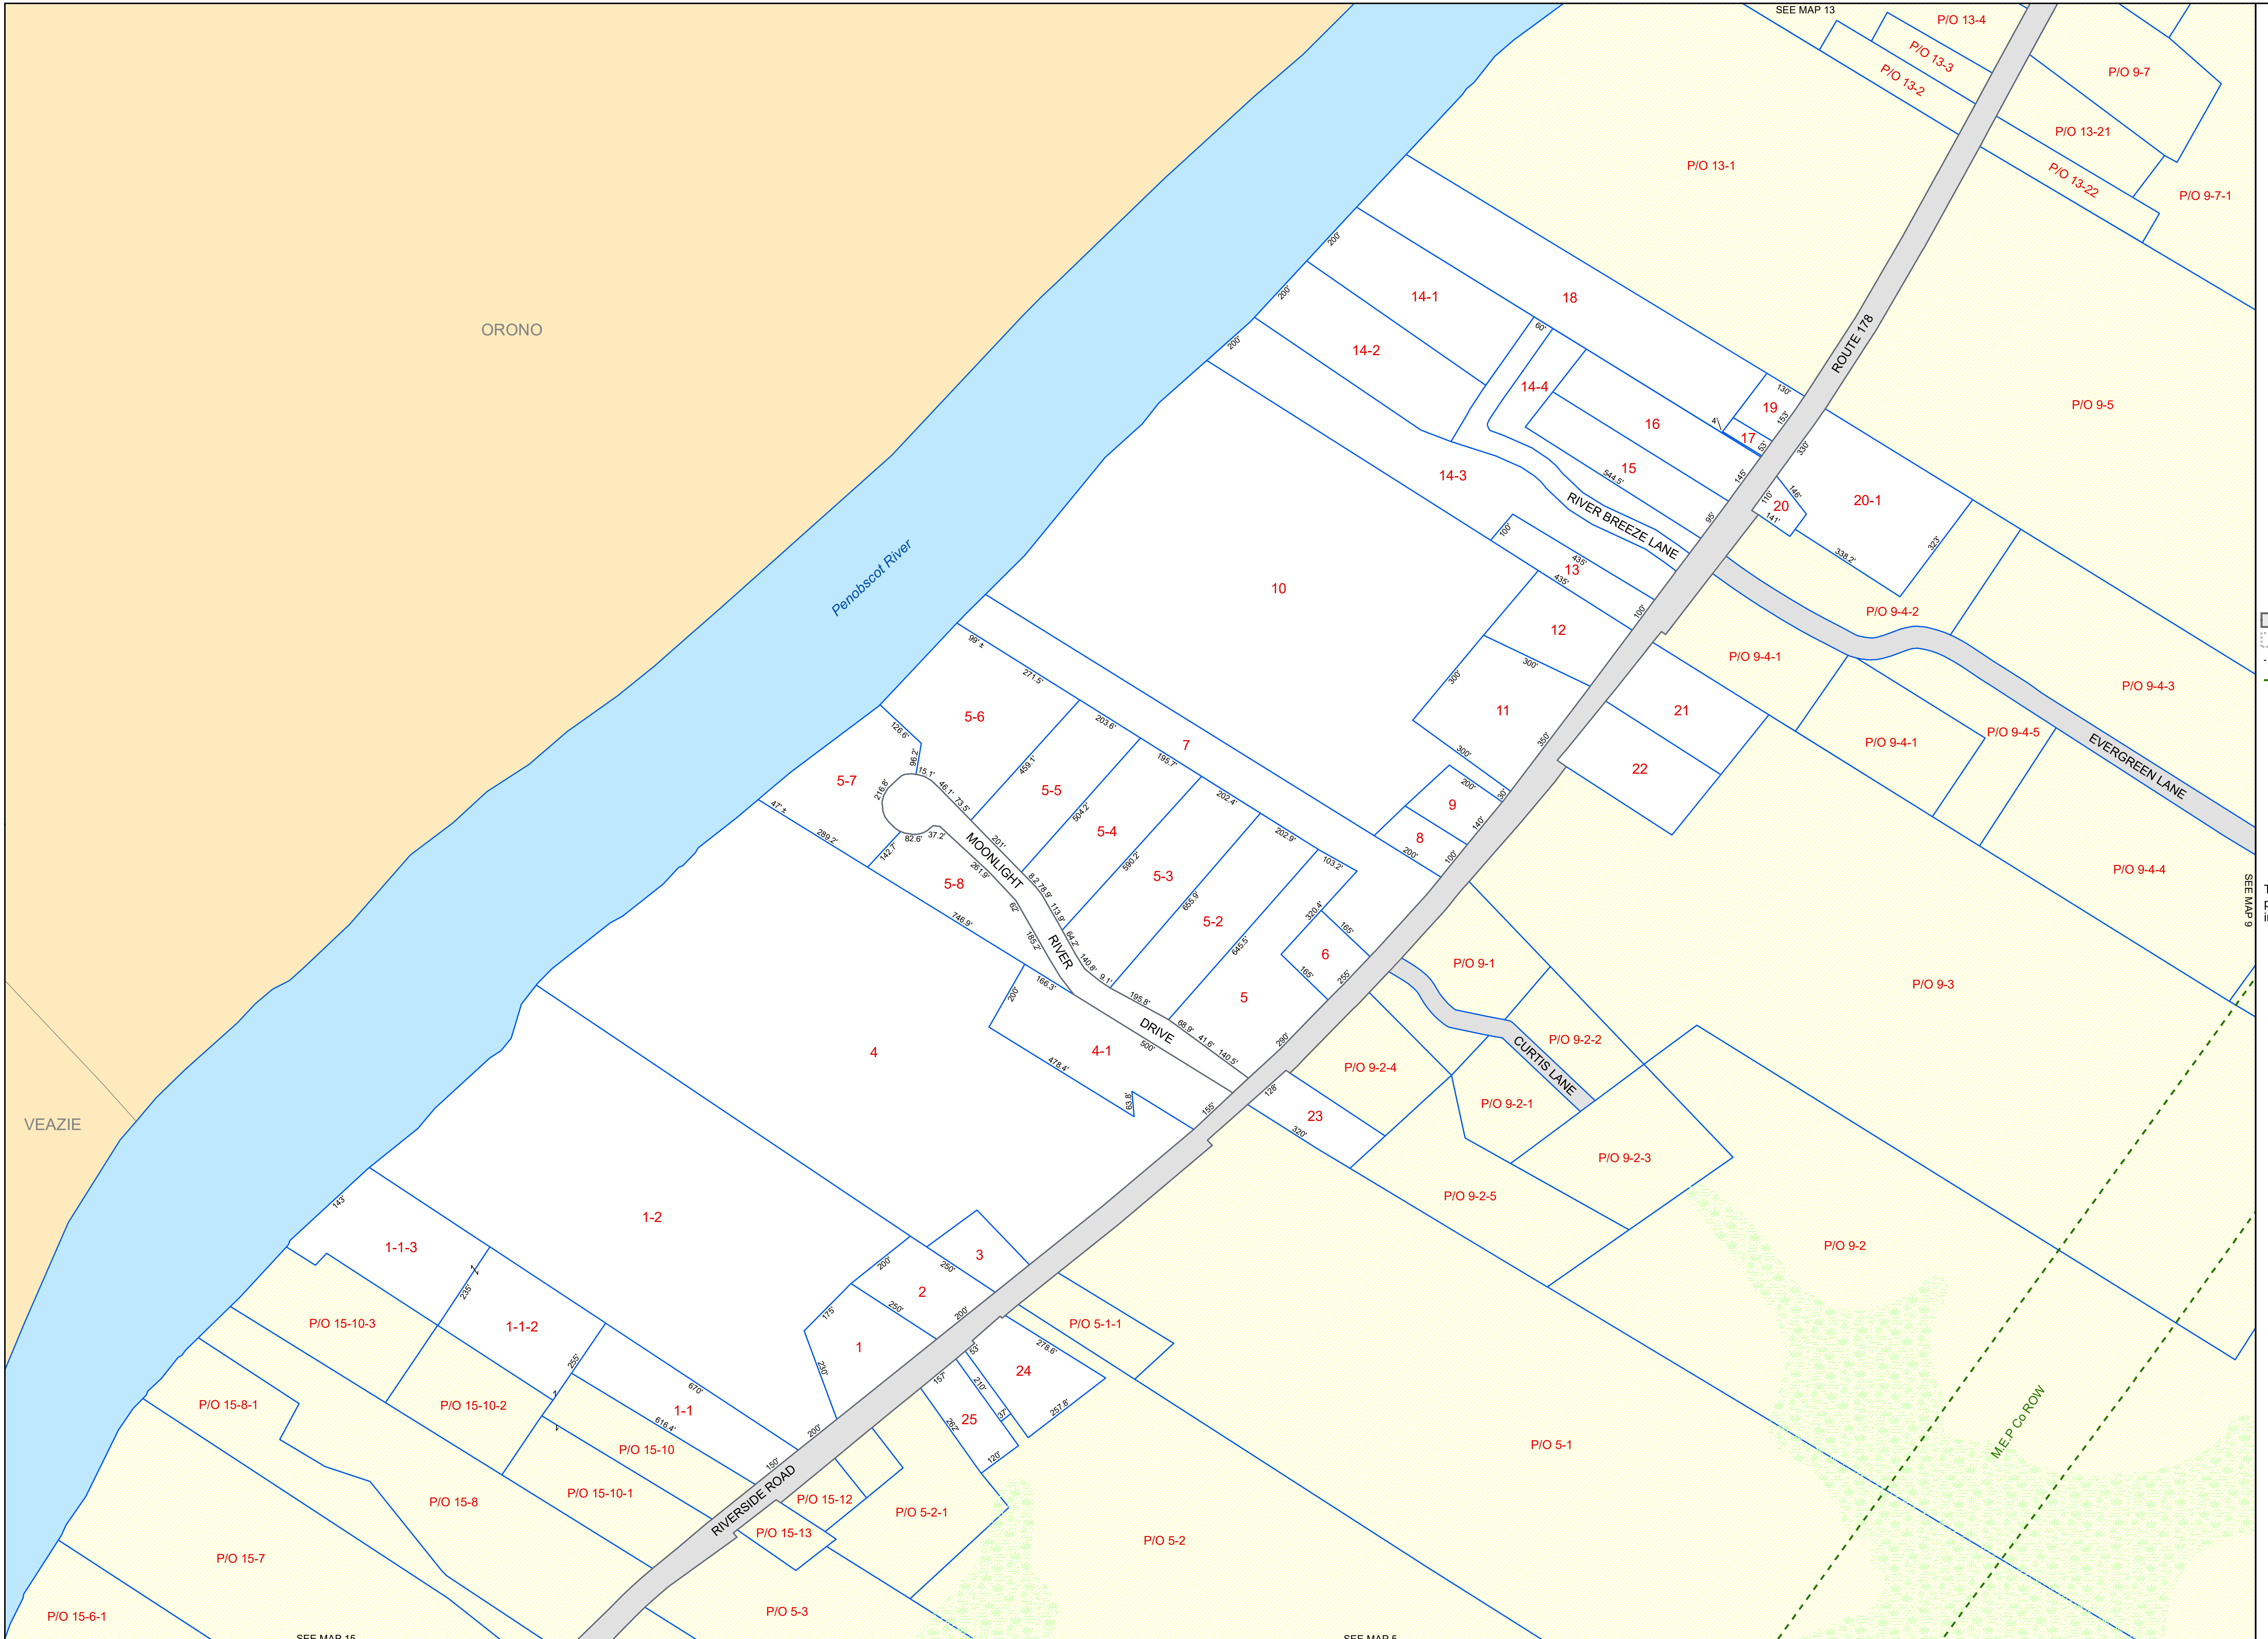

EDDINGTON
Penobscot County, ME

LEGEND

- PROPERTY LINE
- PUBLIC RIGHT-OF-WAY
- PRIVATE RIGHT-OF-WAY
- HISTORIC/SUBDIVISION LINE
- EASEMENT or ROW
- PARCEL HOOK
- 2-1 PARCEL ID NUMBER
- 2-1 LEASED LOT NUMBER
- 150' SURVEY DIMENSION (FEET)
- 1 SURVEY LOT NUMBER
- HYDROLOGY
- WETLANDS

The information on this map is for assessment purposes only, is not a legal survey, and is not intended to be used for conveyance.

Original map created by J. W. Sewall Company
Map updated by LatLong Logic, LLC with
Global Information Systems, LLC
(April 2021)

Print Date: 12/29/2021

Eddington Assessor's Office
906 Main Road
Eddington, Maine 04428
(207) 843-5233

Tax Map
14

ORONO

VEAZIE

SEE MAP 15

SEE MAP 5

SEE MAP 13

SEE MAP 9