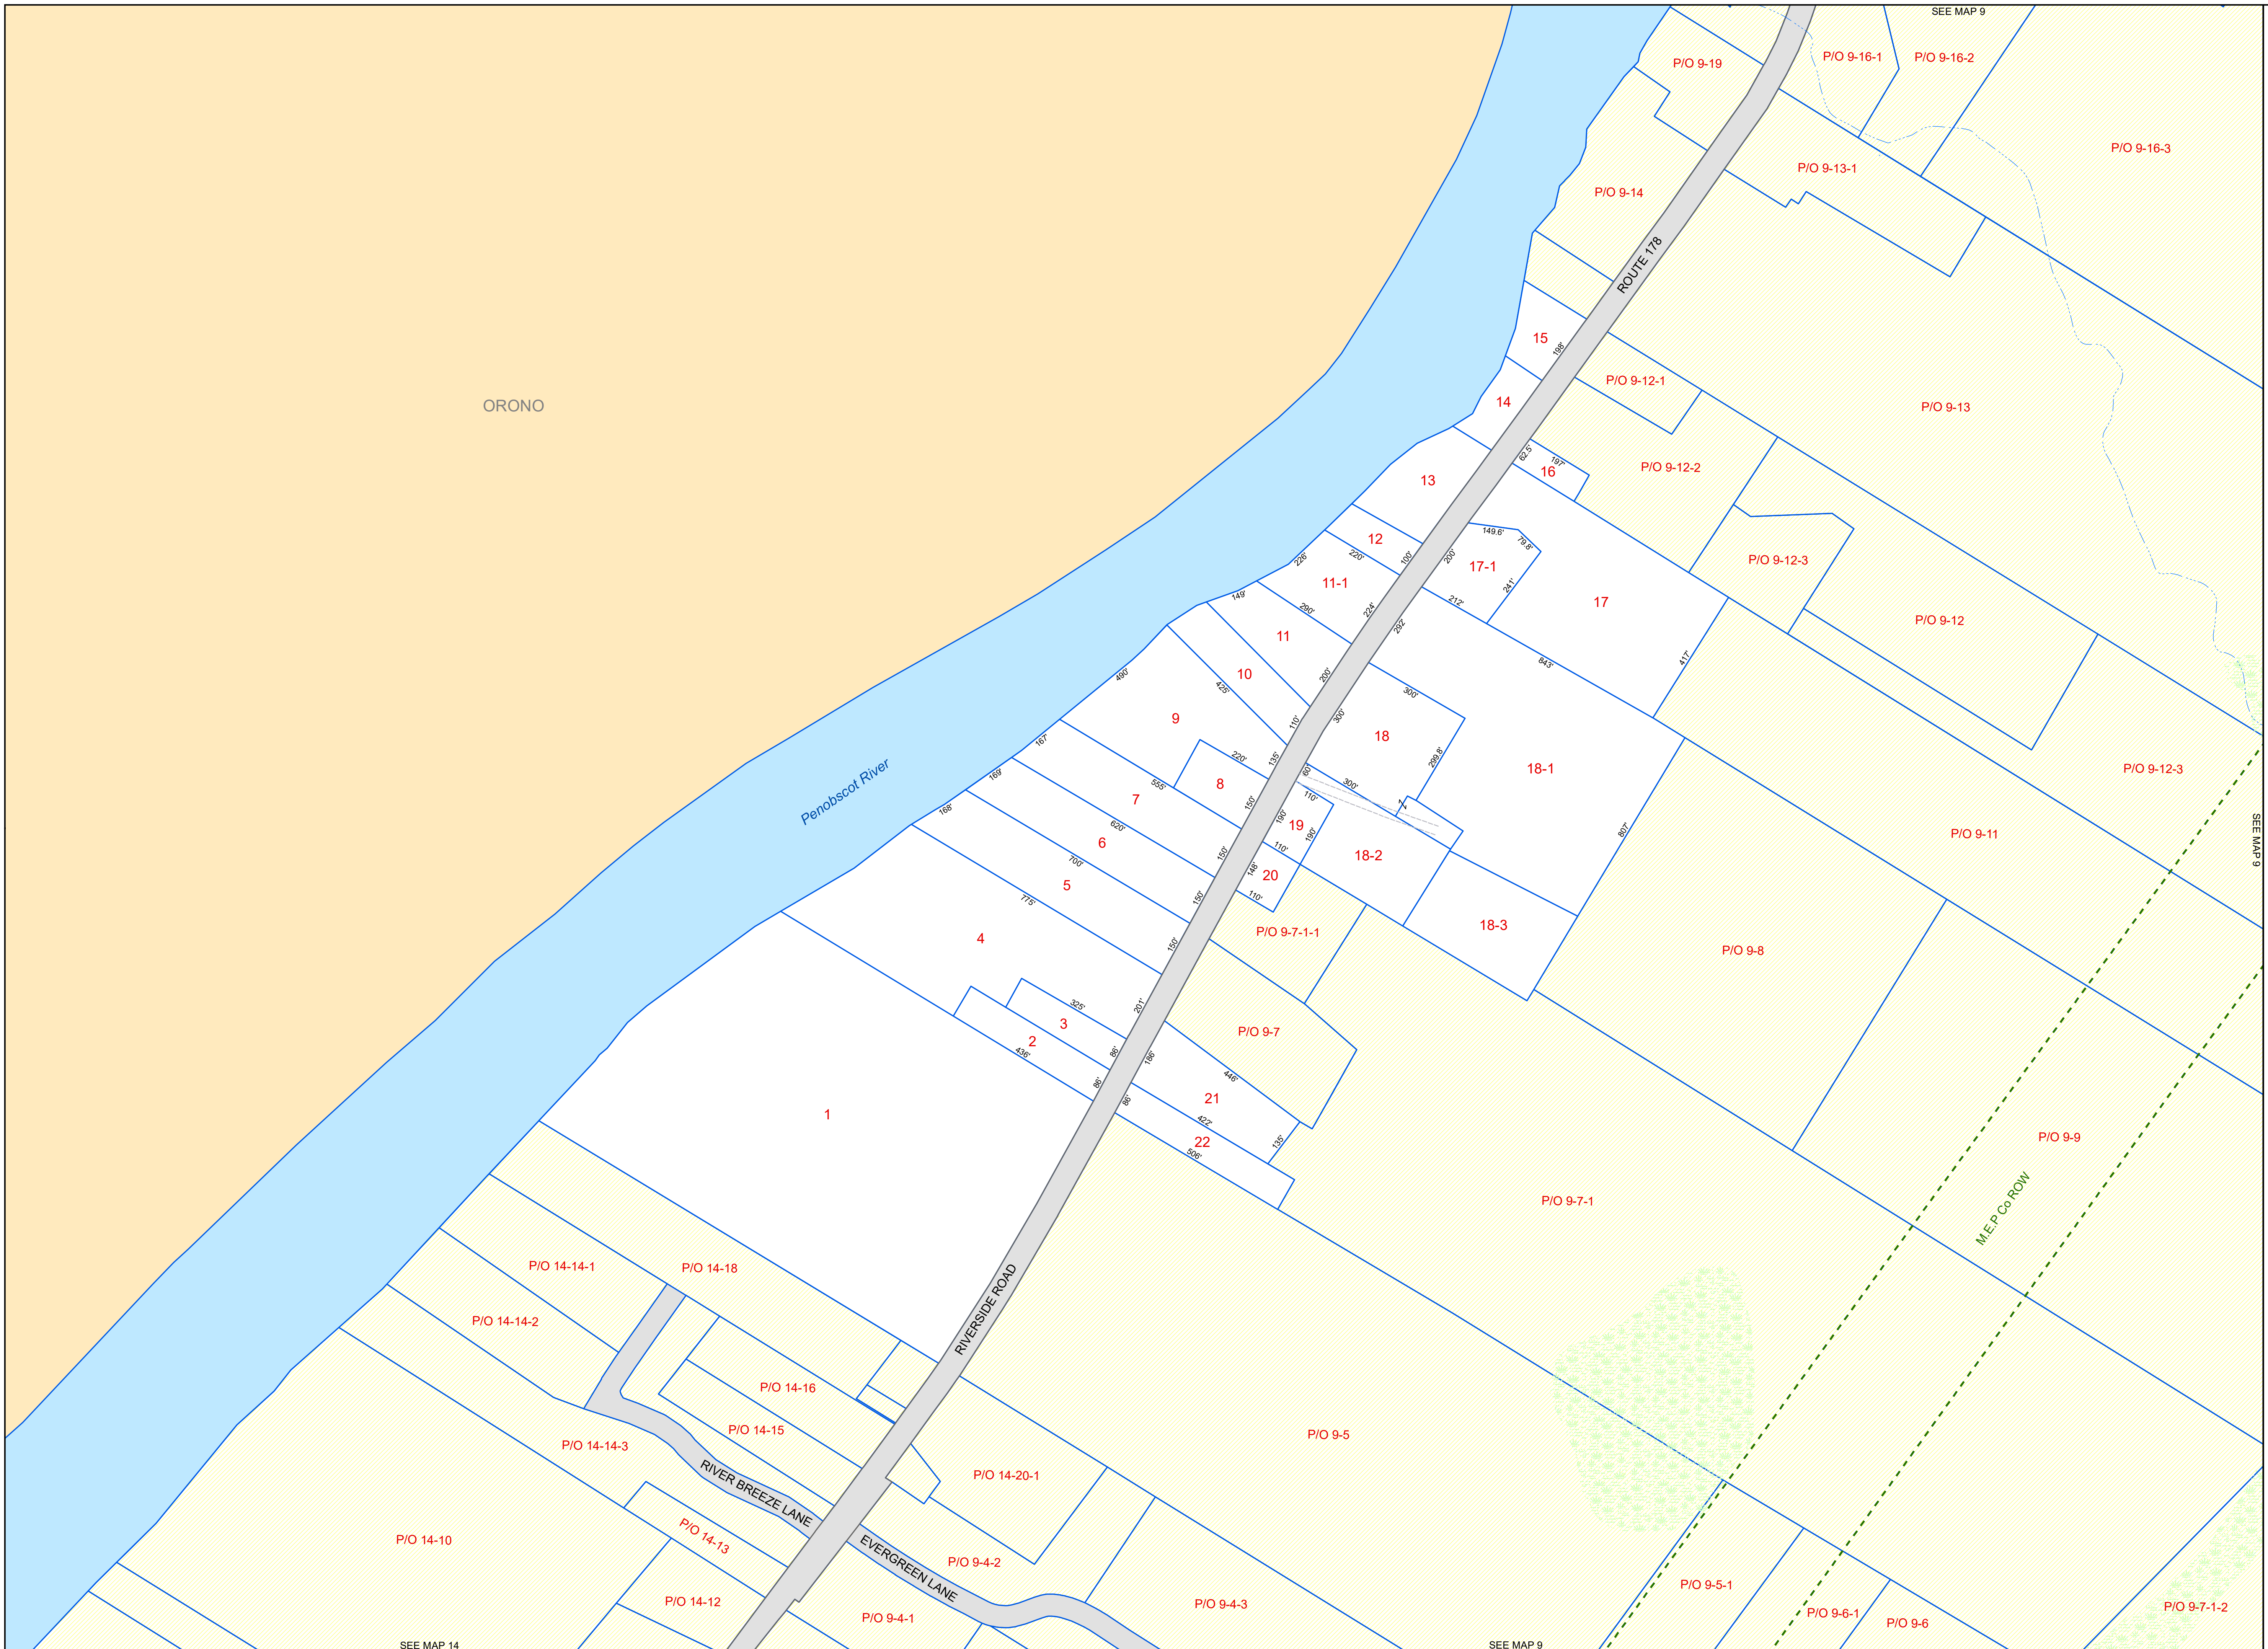

EDDINGTON
Penobscot County, ME

LEGEND

- PROPERTY LINE
- PUBLIC RIGHT-OF-WAY
- PRIVATE RIGHT-OF-WAY
- HISTORIC/SUBDIVISION LINE
- EASEMENT or ROW
- PARCEL HOOK
- 2-1 PARCEL ID NUMBER
- 2-1 LEASED LOT NUMBER
- 150' SURVEY DIMENSION (FEET)
- 1 HYDROLOGY
- 1 WETLANDS

The information on this map is for assessment purposes only, is not a legal survey, and is not intended to be used for conveyance.

Original map created by J. W. Sewall Company
Map updated by LatLong Logic, LLC with
Global Information Systems, LLC
(April 2021)

Print Date: 12/29/2021

Eddington Assessor's Office
906 Main Road
Eddington, Maine 04428
(207) 843-5233

Tax Map
13

ORONO

SEE MAP 9

SEE MAP 9

SEE MAP 14

SEE MAP 9