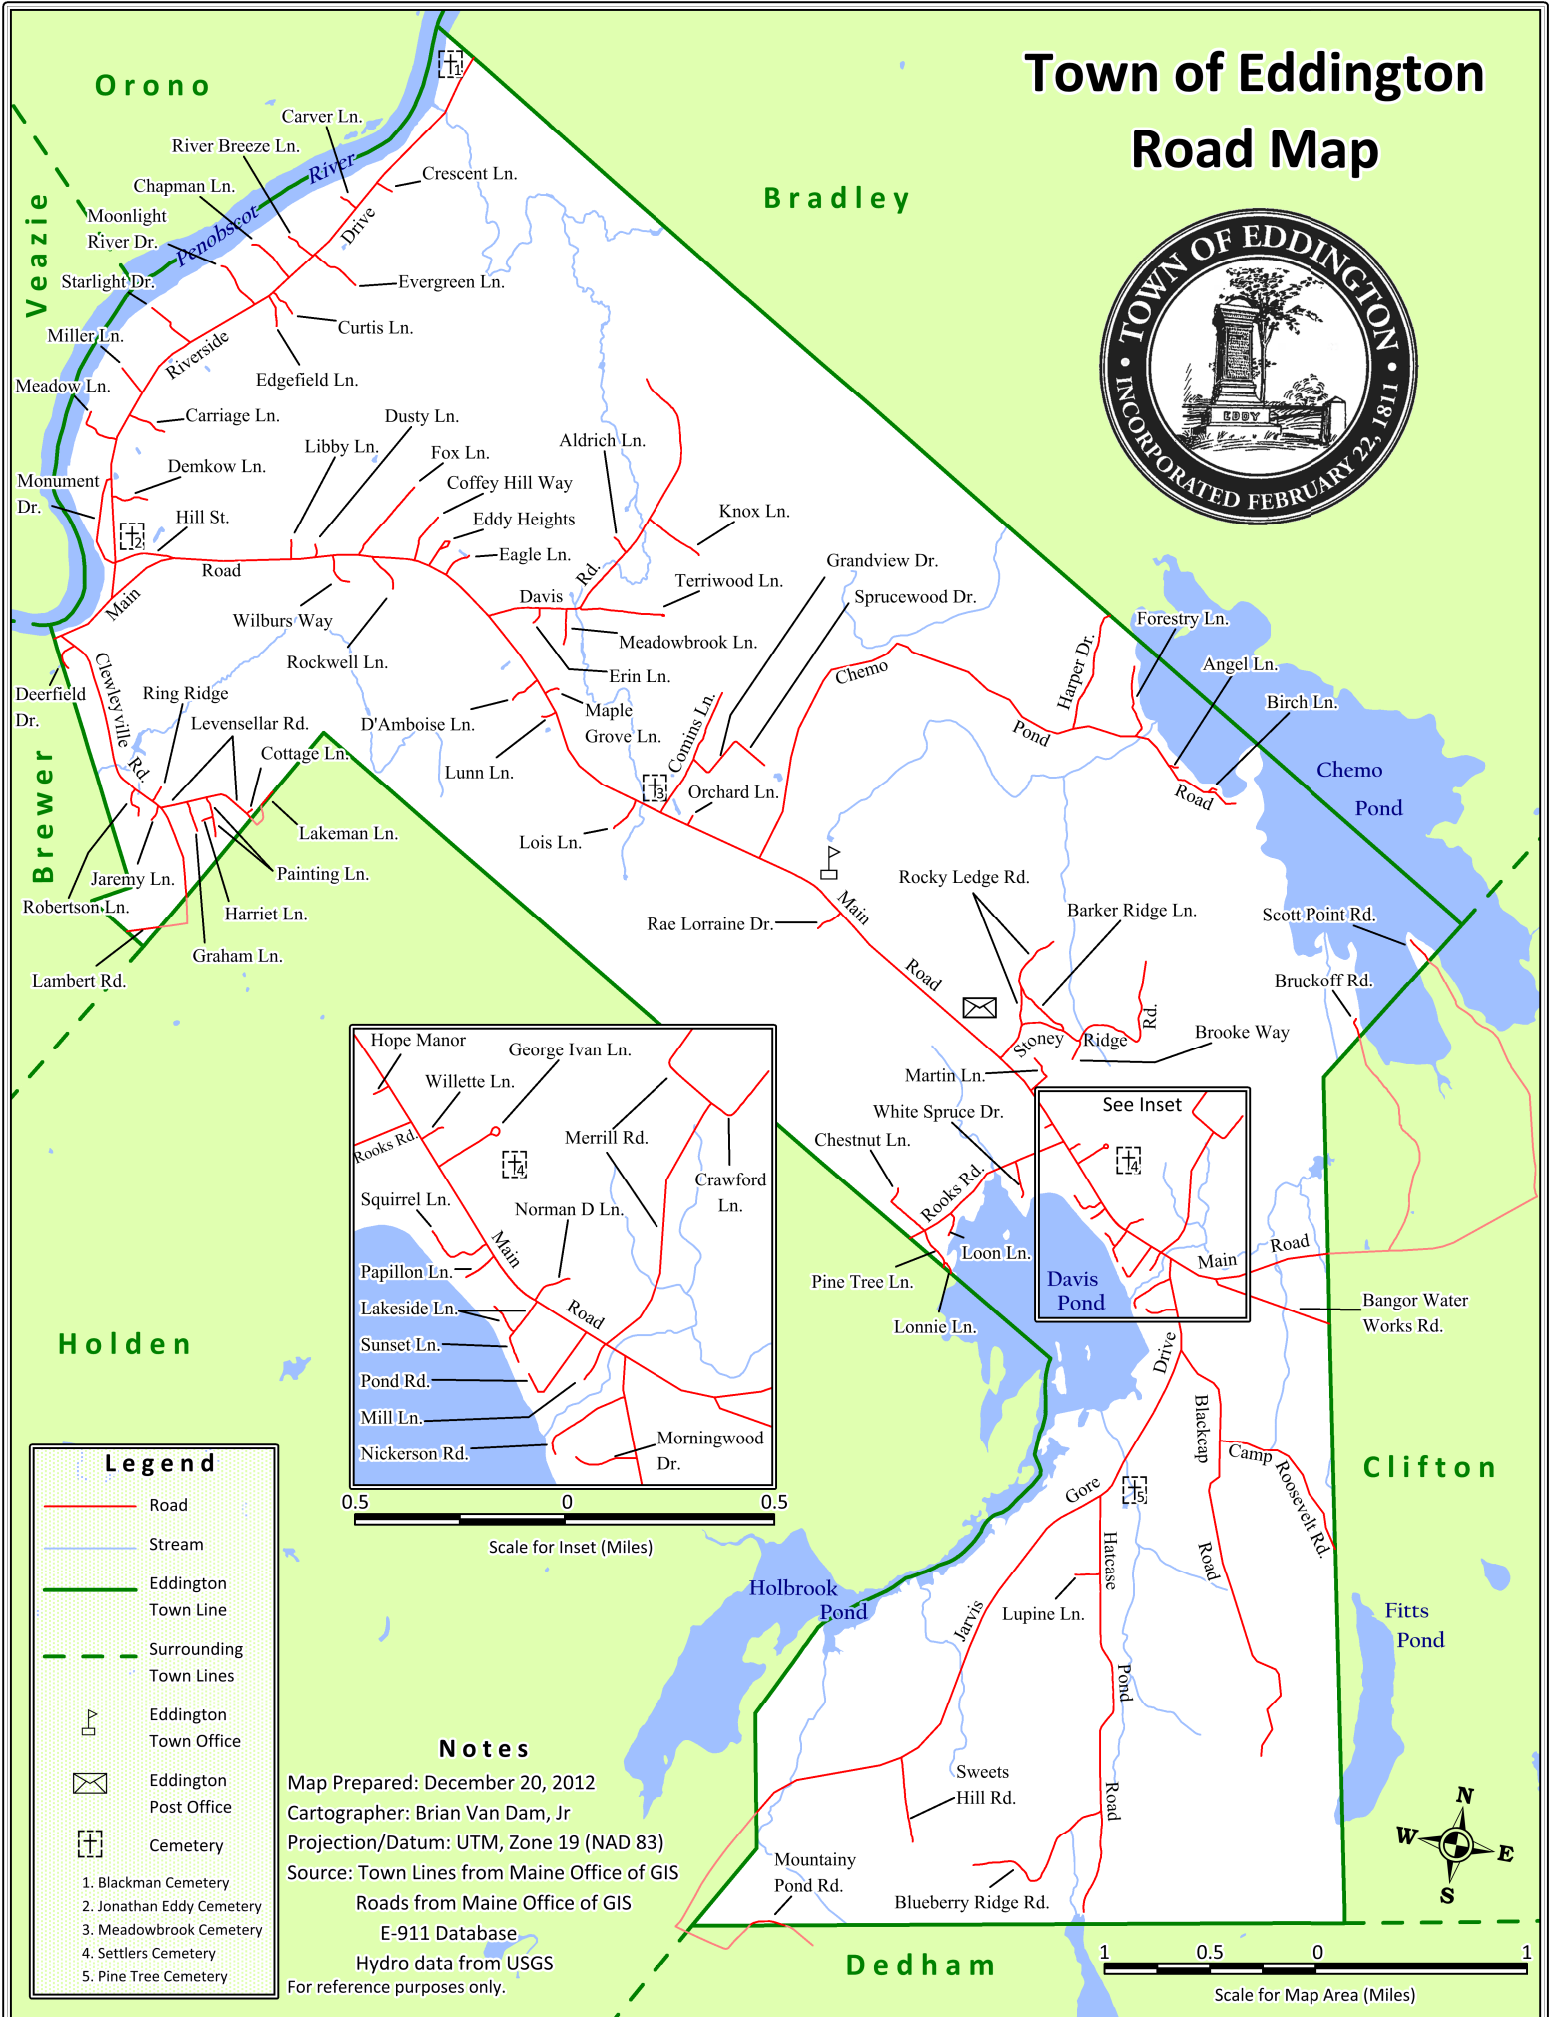

# Town of Eddington Road Map

**Legend**

- Road
- Stream
- Eddington Town Line
- Surrounding Town Lines
- Eddington Town Office
- Eddington Post Office
- Cemetery

1. Blackman Cemetery
2. Jonathan Eddy Cemetery
3. Meadowbrook Cemetery
4. Settlers Cemetery
5. Pine Tree Cemetery

0.5 0 0.5  
Scale for Inset (Miles)

**Notes**

Map Prepared: December 20, 2012  
 Cartographer: Brian Van Dam, Jr  
 Projection/Datum: UTM, Zone 19 (NAD 83)  
 Source: Town Lines from Maine Office of GIS  
 Roads from Maine Office of GIS  
 E-911 Database  
 Hydro data from USGS  
 For reference purposes only.

1 0.5 0 1  
Scale for Map Area (Miles)