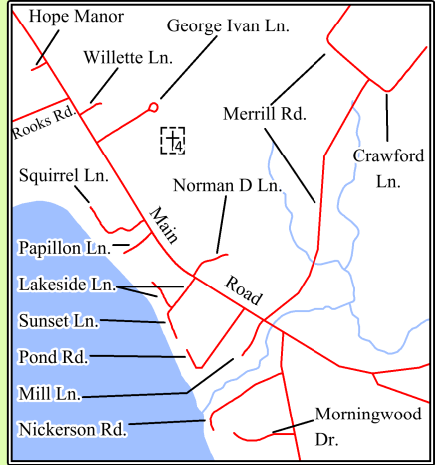

# Town of Eddington Road Map

**Legend**

- Road
- Stream
- Eddington Town Line
- Surrounding Town Lines
- Eddington Town Office
- Eddington Post Office
- Cemetery

1. Blackman Cemetery
2. Jonathan Eddy Cemetery
3. Meadowbrook Cemetery
4. Settlers Cemetery
5. Pine Tree Cemetery

0.5 0 0.5  
Scale for Inset (Miles)

**Notes**

Map Prepared: December 20, 2012  
 Cartographer: Brian Van Dam, Jr  
 Projection/Datum: UTM, Zone 19 (NAD 83)  
 Source: Town Lines from Maine Office of GIS  
 Roads from Maine Office of GIS  
 E-911 Database  
 Hydro data from USGS  
 For reference purposes only.

1 0.5 0 1  
Scale for Map Area (Miles)